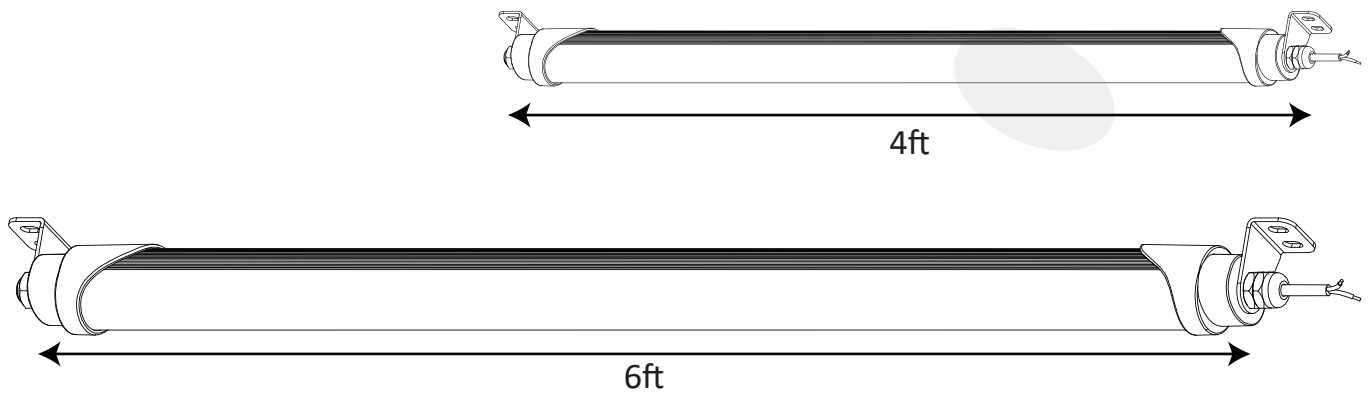

LED COOLER LIGHT

ELKO™

LED Cooler Light

Correlated Color Temperature (CCT)

Dimension

ELKO™

LED Cooler Light

Photometric Data

Illuminance at a Distance

	Center Beam fc	Beam Width
17.0ft	2.28 fc	46.2 ft
34.0ft	0.57 fc	92.3 ft
51.0ft	0.25 fc	138.5 ft
68.0ft	0.14 fc	184.6 ft
85.0ft	0.09 fc	230.8 ft
102.0ft	0.06 fc	276.9 ft

■ Beam Spread: 107.2°