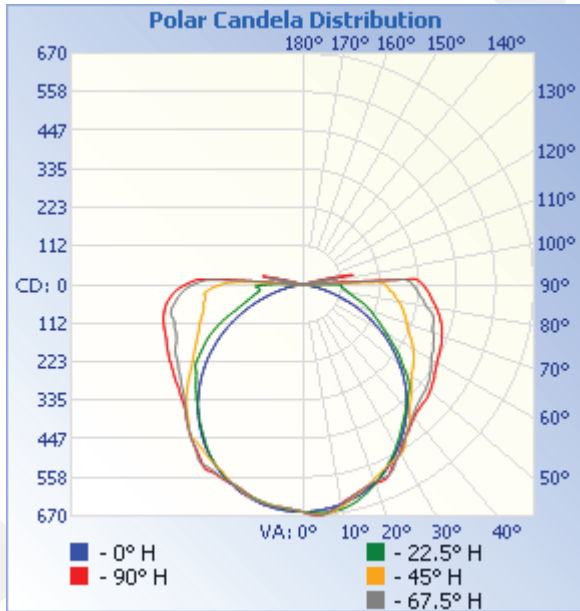

LED COOLER LIGHT

ELKO™

LED Cooler Light

Correlated Color Temperature (CCT)

Dimension

ELKO™

LED Cooler Light

Photometric Data

Illuminance at a Distance

	Center Beam fc	Beam Width
17.0ft	2.28 fc	46.2 ft
34.0ft	0.57 fc	92.3 ft
51.0ft	0.25 fc	138.5 ft
68.0ft	0.14 fc	184.6 ft
85.0ft	0.09 fc	230.8 ft
102.0ft	0.06 fc	276.9 ft

■ Beam Spread: 107.2°