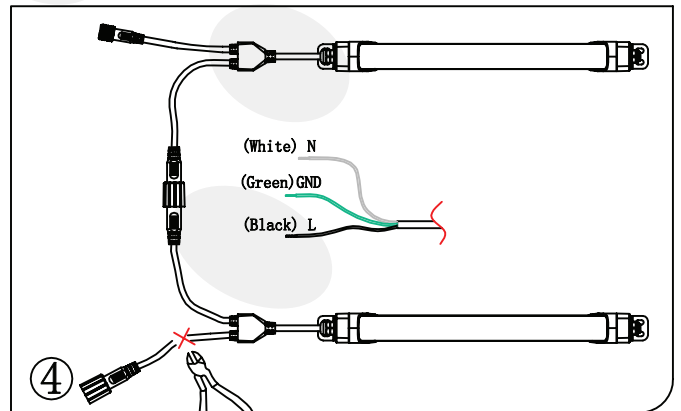

Illuminance at a Distance

	Center Beam fc	Beam Width
17.0ft	2.28 fc	46.2 ft
34.0ft	0.57 fc	92.3 ft
51.0ft	0.25 fc	138.5 ft
68.0ft	0.14 fc	184.6 ft
85.0ft	0.09 fc	230.8 ft
102.0ft	0.06 fc	276.9 ft

■ Beam Spread: 107.2°

LED COOLER LIGHT

ELKO™

LED Cooler Light

Installation and Electrical Connection

WARNING

RISK OF FIRE, ELECTRIC SHOCK OR PERSONAL INJURY

Before installation, turn power off.

1. Position and fix the lamps.

2. Connect the male and female waterproof interfaces.

3. Tighten the nut of the connector.

4. Use diagonal pliers to cut any one of the wires at the head and tail close to the water head end, peel the wire core and connect it with the mains power input end.