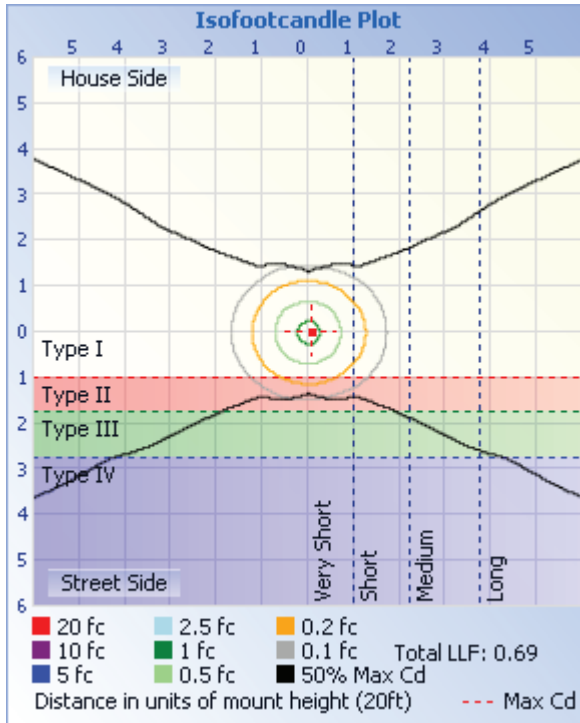

LED COOLER LIGHT

ELKO™

LED Cooler Light

Correlated Color Temperature (CCT)

Dimension

ELKO™

LED Cooler Light

Photometric Data

Illuminance at a Distance

	Center Beam fc	Beam Width
17.0ft	2.28 fc	46.2 ft
34.0ft	0.57 fc	92.3 ft
51.0ft	0.25 fc	138.5 ft
68.0ft	0.14 fc	184.6 ft
85.0ft	0.09 fc	230.8 ft
102.0ft	0.06 fc	276.9 ft

■ Beam Spread: 107.2°