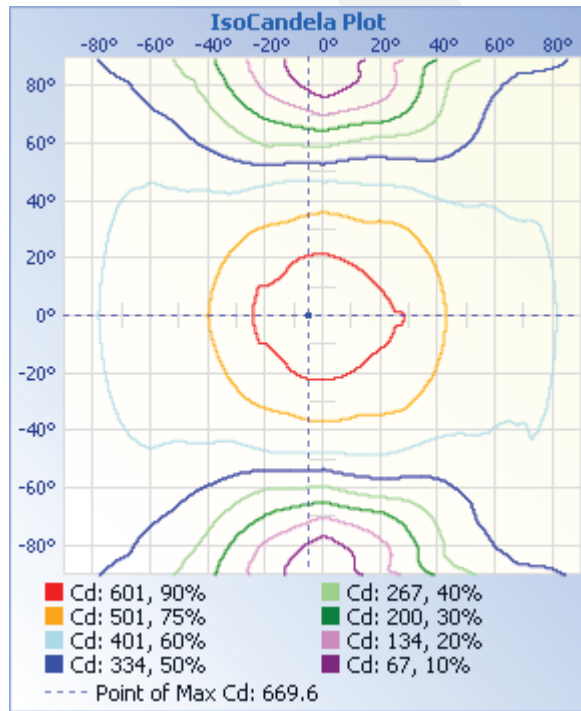

LED COOLER LIGHT

ELKO™

LED Cooler Light

Correlated Color Temperature (CCT)

Dimension

ELKO™

LED Cooler Light

Photometric Data

Illuminance at a Distance

	Center Beam fc	Beam Width
17.0ft	2.28 fc	46.2 ft
34.0ft	0.57 fc	92.3 ft
51.0ft	0.25 fc	138.5 ft
68.0ft	0.14 fc	184.6 ft
85.0ft	0.09 fc	230.8 ft
102.0ft	0.06 fc	276.9 ft

■ Beam Spread: 107.2°