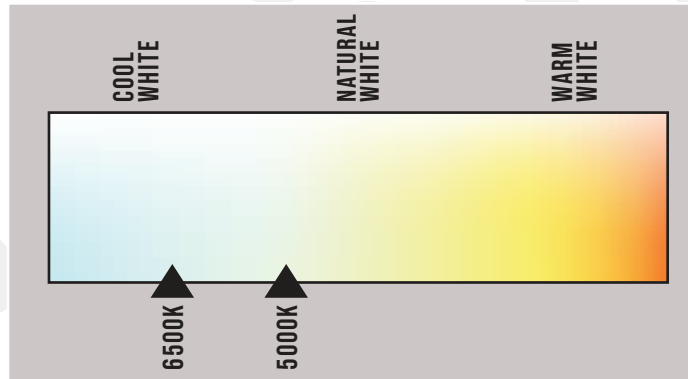

ELKO™

LED Cooler Light

SKU # 155470

Specifications

Parameter	Description	Value
General Performance	Model #	ZY-30W1800 BINS
	Watt	30W
	Color Temperature Adj.	6500K
	Lumens	3900Lm
	Lumen Efficacy	Up to 130LM/W
	CRI (Ra)	≥80
Electrical	Beam Angle	145.4° Degree
	Input Voltage	100-277V
	Frequency	60Hz
	PF	≥0.9
	THD	<22%
	Driver Brand	Venas
Physical	Operating Temperature	-25°C - 20°C
	Storage Temperature	-25°C - 50°C
	Operating Humidity	65% RH
	LED Brand	Venas
	LED Type	SMD2835
	Housing	Aluminum
	Housing Color	Milky White/Clear
Qualification	IP	IP65
	Warranty	5 Year

LED COOLER LIGHT

ELKO™

LED Cooler Light

Correlated Color Temperature (CCT)

Dimension

ELKO™

LED Cooler Light

Photometric Data