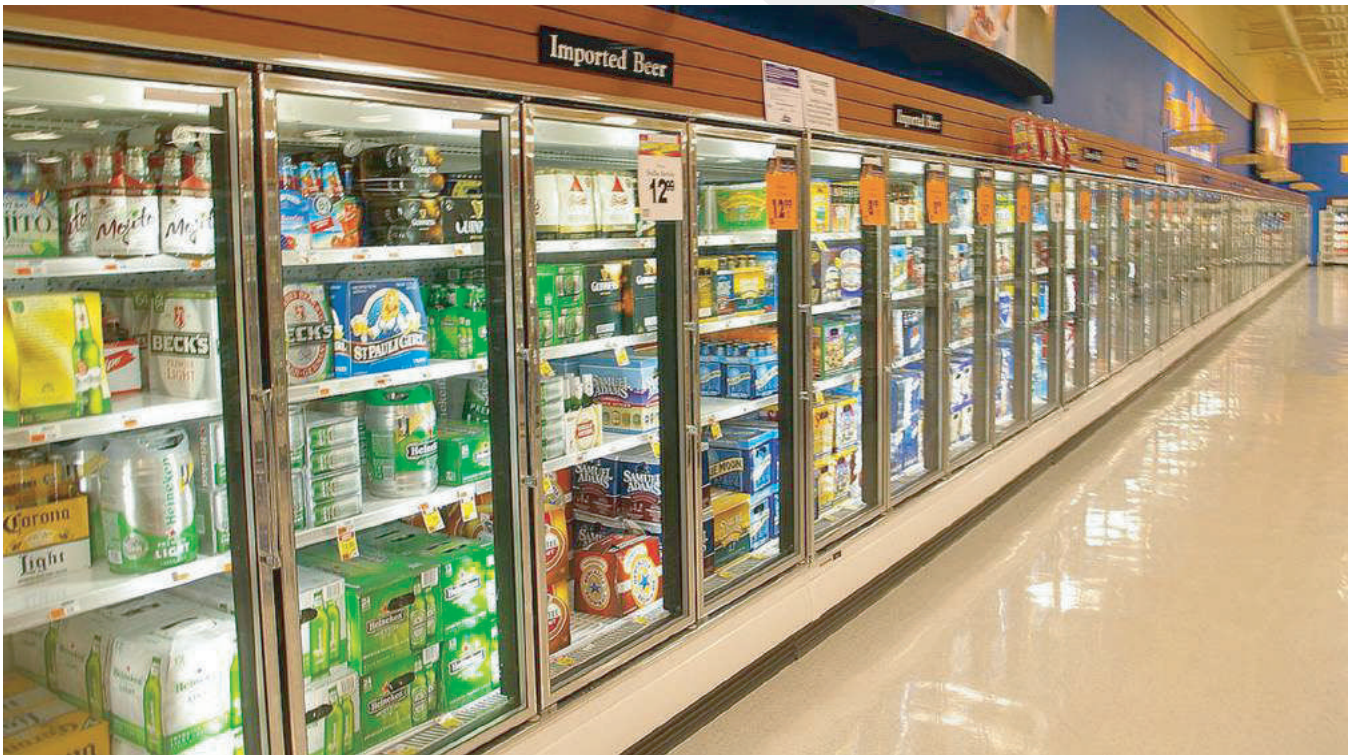

ELKO™

LED Cooler Light

Application Image

LED COOLER LIGHT