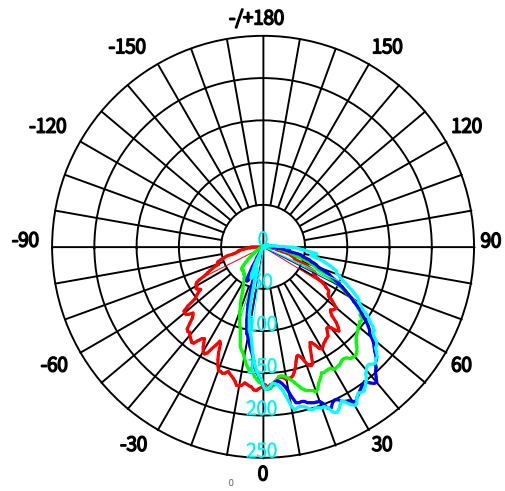

### DIMENSION

### DIMENSION

LSEW12W Input Power

AVERAGE BEAM ANGLE(50%): 86.4°

Test Number:LSEW12W	UNIT:CD
Lumens:1200LM	- C0/180,120.1
Test Number:12W	- C30/210,120.9
Test Number:5000K	- C60/240,111.3
	- C90/270,131.4

LSEW12W Empower

AVERAGE BEAM ANGLE(50%): 86.4°

Test Number:LSEW12W	UNIT:CD
Lumens:400LM	- C0/180,120.1
Test Number:4W	- C30/210,120.9
Test Number:5000K	- C60/240,111.3
	- C90/270,131.4