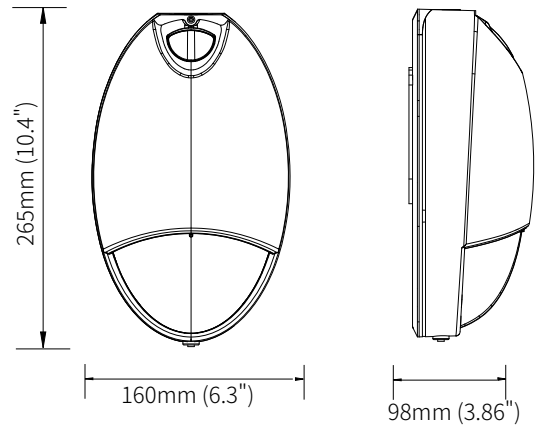

## FEATURES

- Die-cast aluminum housing
- Polycarbonate lens and mirror reflector
- UL-94V-0 flame rating, fire-resistant
- IP65 protection
- Power consumption: 4.8W max
- Output: Super bright COB LED 12W
- 1000lm for general mode
- 433lm for emergency mode
- 4.8V 1800mAh Nickel Cadmium Battery
- Backup time: >90minutes
- Charging time: 24 hours
- Overcharge & Over-discharge protection
- Conversion time: <0.2second
- Operating temperature: -10°C~40°C
- Dimension: 26.5x16x9.8CM

### PRODUCT ORDERING GUIDE

LS 1	EW 2	12W 3
LS	- EW	12W

LS      LEDSION

EW      Emergency Wall Pack

12W      Power 12W

### DIMENSION

### DIMENSION

LSEW12W Input Power

AVERAGE BEAM ANGLE(50%): 86.4°

Test Number:LSEW12W	UNIT:CD
Lumens:1200LM	- C0/180,120.1
Test Number:12W	- C30/210,120.9
Test Number:5000K	- C60/240,111.3
	- C90/270,131.4