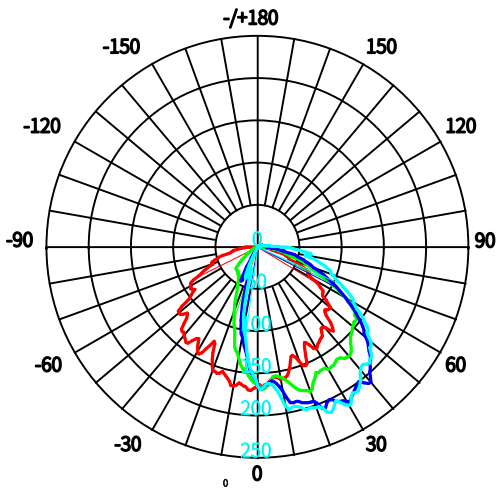

### DIMENSION

### DIMENSION

LSEW12W Input Power

AVERAGE BEAM ANGLE(50%): 86.4°

Test Number:LSEW12W	UNIT:CD
Lumens:1200LM	- C0/180,120.1
Test Number:12W	- C30/210,120.9
Test Number:5000K	- C60/240,111.3
	- C90/270,131.4