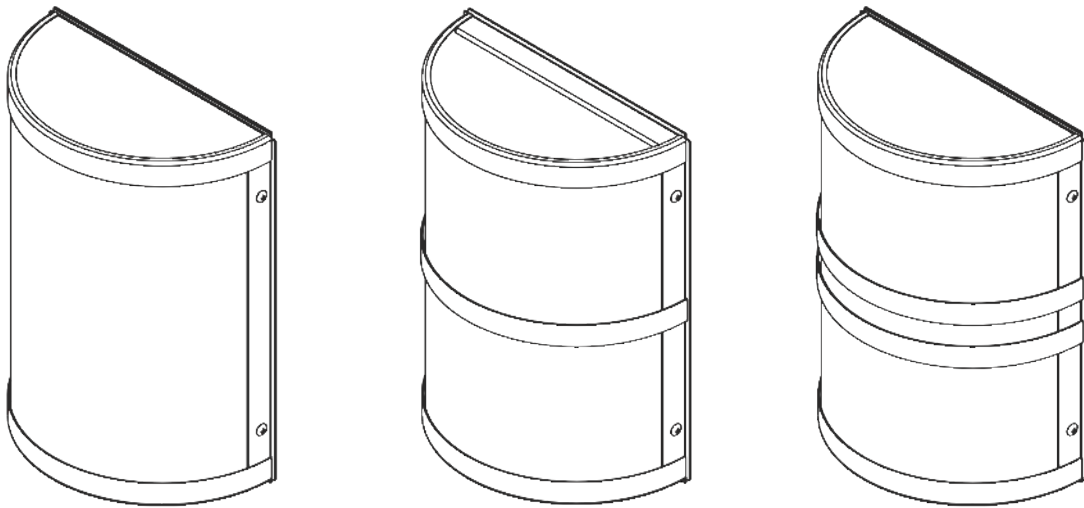

Strap Design

SD-0

SD-A

SD-B

Note: For other strap options contact Factory

Example: CL-2086-S-SD0-10CLEd-30K-MV-BLK-WM-PC

Cat #	Strap Design	Distribution	Wattage	Color Temp.	Voltage	Finish	Mounting	Options
CL-13 S (CL-13-S) -----	Strap Design-0 (SD0)	Down Light (DL) Up/Down Light (UDL)	5W (5CLEd)	3000K (30K)	120-277V (MV)	Matte Black (MBLK)	Wall Mount (WM)	Button Photocell (PC)
	Strap Design-A (SDA)		10W (10CLEd)	4000K (40K)		Glossy Black (GBLK)		Emergency Batt. Pack (EMR)
CL-13 M (CL-13-M)	Strap Design-B (SDB)		20W (20CLEd)	5000K (50K)		Texture Black (TBLK)		Frosted Acrylic Lens (Standard) (FAL)
CL-13 L (CL-13-L)			30W (30CLEd)			Texture White (TWHT)		Opal Acrylic Lens (OAL)
			25W (25CLEd)			Silver (SLR)		
			40W (40CLEd)			Bronze (BRZ)		
						Graphite (GPH)		

Dimensions			
Cat#	A	B	C
CL-13-S	10"	7" 1/2	4"
CL-13-M	12"	9"	4"
CL-13-L	16"	11"	5"

Cat #	Input Power	Lumen Output	LPW	Color Temp. (CCT)	CRI	Rated Life (L70)	Input Voltage
CL-13-S-5CLED	10W	918	183	5000K	70+	>200,000	120-277V
CL-13-S-10CLED	15W	1,914	191	5000K	70+	>200,000	120-277V
CL-13-S-15CLED	20W	2754	183	5000K	70+	>200,000	120-277V
CL-13-S/m-20CLED	25W	2,935	146	5000K	70+	>200,000	120-277V
CL-13-m/L-30CLED	35W	4842	161	5000K	70+	>200,000	120-277V
CL-13-m/L-35CLED	40W	5320	152	5000K	70+	>200,000	120-277V
CL-13-m/L-40CLED	45W	6252	156	5000K	70+	>200,000	120-277V