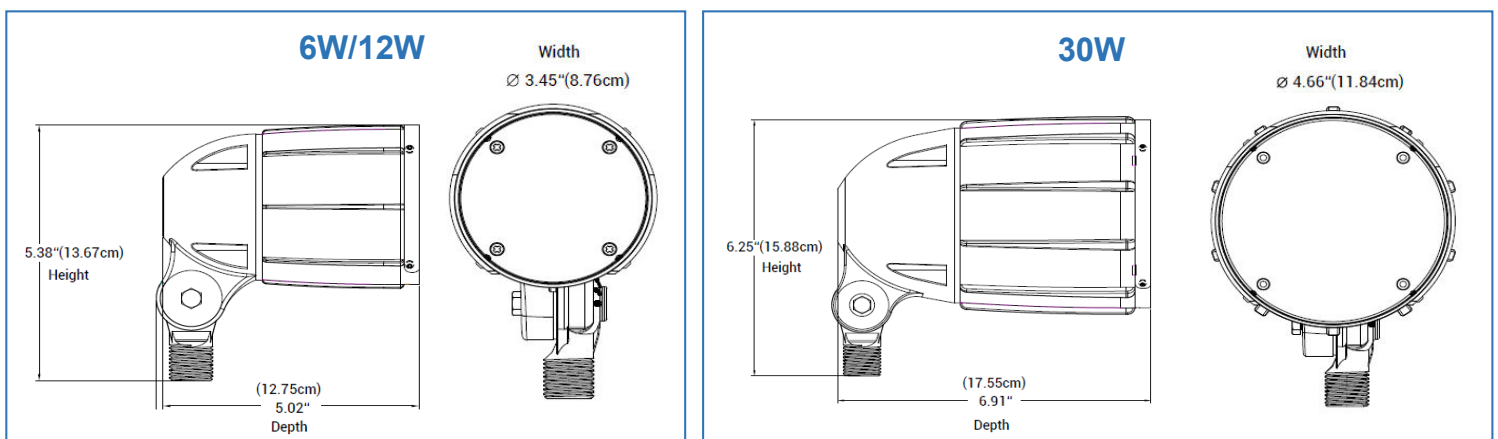

APPLICATIONS

- Indoor & outdoor lighting
- Landscape lighting
- Building lighting
- Flag pole lighting

SPECIFICATIONS

Product Pictures			
	Model No.	5BF06RGBW	5BF12RGBW
Power	6W	12W	30W
Voltage	DC12V/ DC24V/ AC12V	DC12V/ DC24V/ AC12V	DC12V/ DC24V/ AC12V
Color	RGBW	RGBW	RGBW
Lumen Range	R- 81LM; G- 109LM; B- 22LM; W-182LM	R- 209LM; G-218LM; B-45LM; W-343LM	R- 462LM; G- 524LM; B-107LM; W-867LM
Control Options	Remote controller & Smart phone APP	Remote controller & Smart phone APP	Remote controller & Smart phone APP
CRI	70	70	70
Beam Angle	22° / 35° / 57°	22° / 35° / 57°	22° / 35° / 57°
Dimensions	5.02" x 5.38" x 3.45"	5.02" x 5.38" x 3.45"	6.91" x 6.25" x 4.66"
Fixture Material	Die-Cast Aluminum	Die-Cast Aluminum	Die-Cast Aluminum
Fixture Color	Bronze(STD.)	Bronze(STD.)	Bronze(STD.)
IP Rating	IP65	IP65	IP65
Operating Temp.	-30°C to +40°C	-30°C to +40°C	-30°C to +40°C
Average Lifespan	50,000 hours	50,000 hours	50,000 hours
Warranty	5-year limited	5-year limited	5-year limited

DIMENSIONS

ORDERING INFORMATION

Order Example: 5BF06AC12RGBWBRCM

Gen.5 RGBW Color Changing LED Landscape Light, 6W, AC12V, RGBW, Bronze Finish, with Remote Controller, Medium 35°.

Series	Wattage	Voltage	Light Color	Finish Color	Controls	Beam Angle
5BF= Gen.5 RGBW Color Changing LED Landscape Light	06= 6W 12= 12W 30= 30W	DC12= DC12V DC24= DC24V AC12= AC12V	RGBW	B= Bronze BK= Black W= White	[Blank]= None RC= Remote Controller	N= Narrow 22° M= Medium 35° W= Wide 57°