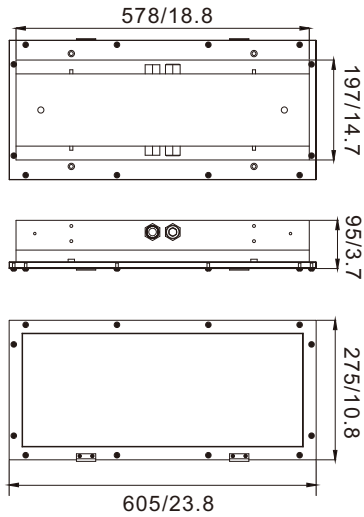

Product Dimensions (mm/inch)

EX-xxxW FLD12*YZD