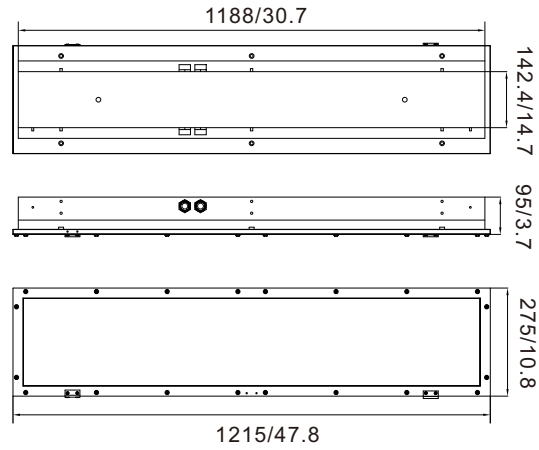

• Ambient Temperature

Ambient Temp.	-40°C to +40/55/66°C
---------------	----------------------

Product Dimensions (mm/inch)

EX-xxxW FLD12*YZD

EX-xxxW FLD14*YZD

EX-xxxW FLD22*YZD

EX-xxxW FLD24*YZD

● Packing Information

Model	Product Dimensions (LxWxH)	Quantity/Carton	Gross Weight	Package Dimensions (LxWxH)
FLD12	605x275x95mm/ 23.8X10.8X3.7inch	1 pc	9kg/19.8lb	700x350x175mm/27.6x13.8x6.9inch
FLD14	275x1215x95mm/1.8x47.8x3.7inch	1 pc	20kg/44lb	1320x350x175mm/52x13.8x6.9inch
FLD22	605x605x95mm/23.8x23.8x3.7inch	1 pc	21kg/46.3lb	700x680x175mm/27.6x26.8x6.9inch
FLD24	605x1215x95mm/23.8x47.8x3.7inch	1 pc	40kg/88.2lb	1320x680x175mm/52x26.8x6.9inch