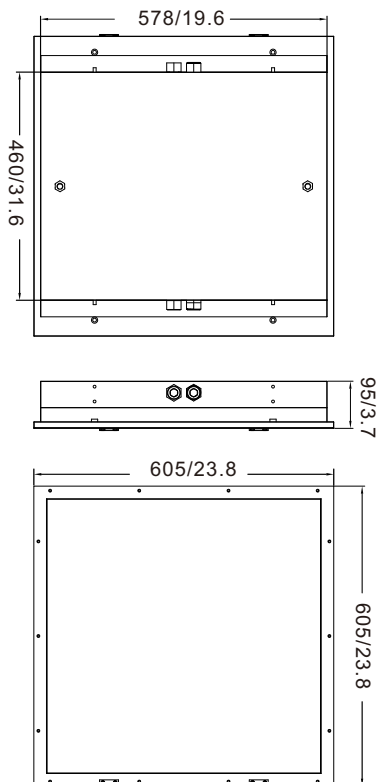

• Ambient Temperature

Ambient Temp.	-40°C to +40/55/66°C
---------------	----------------------

Product Dimensions (mm/inch)

EX-xxxW FLD12*YZD

EX-xxxW FLD14*YZD

EX-xxxW FLD22*YZD

EX-xxxW FLD24*YZD

● Packing Information

Model	Product Dimensions (LxWxH)	Quantity/Carton	Gross Weight	Package Dimensions (LxWxH)
FLD12	605x275x95mm/ 23.8X10.8X3.7inch	1 pc	9kg/19.8lb	700x350x175mm/27.6x13.8x6.9inch
FLD14	275x1215x95mm/1.8x47.8x3.7inch	1 pc	20kg/44lb	1320x350x175mm/52x13.8x6.9inch
FLD22	605x605x95mm/23.8x23.8x3.7inch	1 pc	21kg/46.3lb	700x680x175mm/27.6x26.8x6.9inch
FLD24	605x1215x95mm/23.8x47.8x3.7inch	1 pc	40kg/88.2lb	1320x680x175mm/52x26.8x6.9inch

Photometric

Ordering Guide

1. Model Series Name	2. Wattage	3. Basic Model Series Name
“EX” = Explosion Proof Light	FLD12: 15/20/25/30/35/40/50W FLD14: 15/20/25/30/35/40/50/60/70/80/90/100W FLD22: 15/20/25/30/35/40/50/60/70/80/90/100W FLD24: 15/20/25/30/35/40/50/60/70/80/90/100/120/150/180/200W	FLD