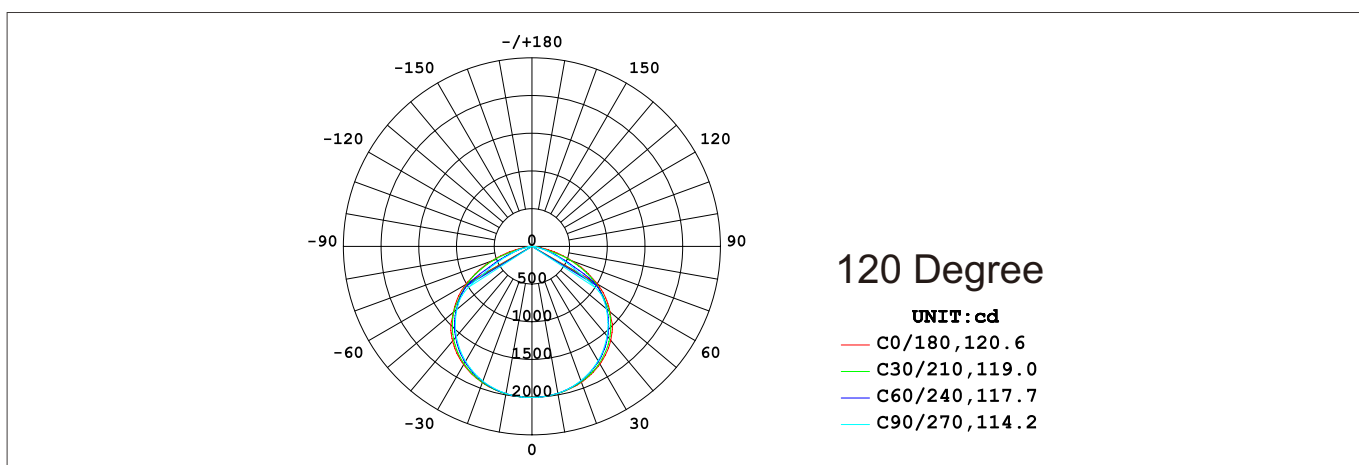

● Packing Information

Model	Product Dimensions (LxWxH)	Quantity/Carton	Gross Weight	Package Dimensions (LxWxH)
FLD12	605x275x95mm/ 23.8X10.8X3.7inch	1 pc	9kg/19.8lb	700x350x175mm/27.6x13.8x6.9inch
FLD14	275x1215x95mm/1.8x47.8x3.7inch	1 pc	20kg/44lb	1320x350x175mm/52x13.8x6.9inch
FLD22	605x605x95mm/23.8x23.8x3.7inch	1 pc	21kg/46.3lb	700x680x175mm/27.6x26.8x6.9inch
FLD24	605x1215x95mm/23.8x47.8x3.7inch	1 pc	40kg/88.2lb	1320x680x175mm/52x26.8x6.9inch

Photometric