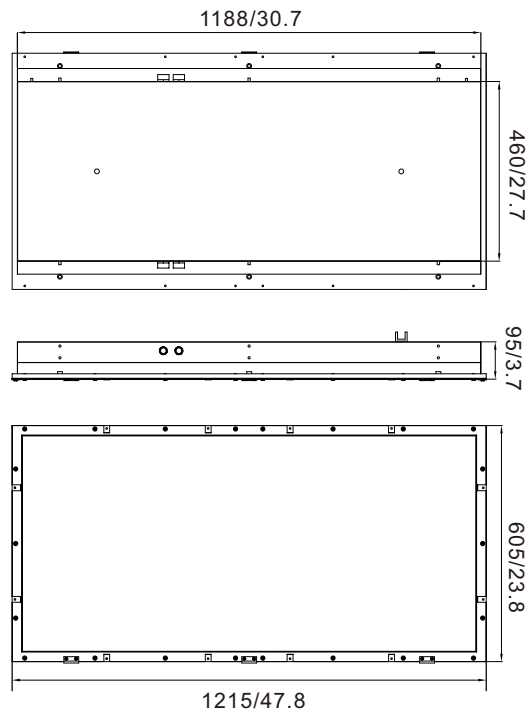

• Ambient Temperature

Ambient Temp.	-40°C to +40/55/66°C
---------------	----------------------

Product Dimensions (mm/inch)

EX-xxxW FLD12*YZD

EX-xxxW FLD14*YZD

EX-xxxW FLD22*YZD

EX-xxxW FLD24*YZD

● Packing Information

Model	Product Dimensions (LxWxH)	Quantity/Carton	Gross Weight	Package Dimensions (LxWxH)
FLD12	605x275x95mm/ 23.8X10.8X3.7inch	1 pc	9kg/19.8lb	700x350x175mm/27.6x13.8x6.9inch
FLD14	275x1215x95mm/1.8x47.8x3.7inch	1 pc	20kg/44lb	1320x350x175mm/52x13.8x6.9inch
FLD22	605x605x95mm/23.8x23.8x3.7inch	1 pc	21kg/46.3lb	700x680x175mm/27.6x26.8x6.9inch
FLD24	605x1215x95mm/23.8x47.8x3.7inch	1 pc	40kg/88.2lb	1320x680x175mm/52x26.8x6.9inch