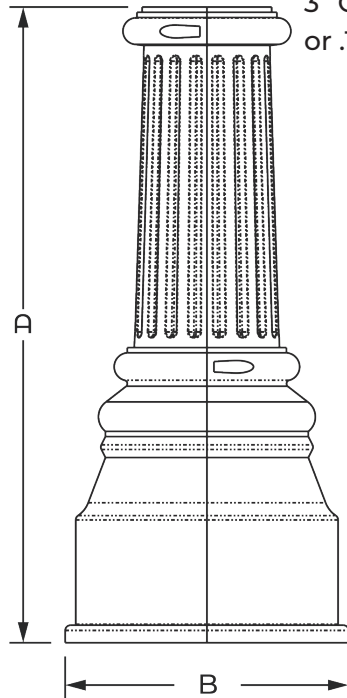

DB-M84

DB-M84 2 Piece Decorative Cast Aluminum (Clamshell).

-DB-M84 **Direct Burial Decorative Base.**

Category: Pathway, Residential or Commercial projects.

Dimension: 24" tall x 10"1/8 OD Base. (Base Plate 8" 1/2 OD)

Powder Coat Finish: 3 mils Powder Coat finish.

Poles Diameter:

3" OR 4" O.D DBRSA (Direct Burial Round Straight Aluminum) .125 or .187 Thickness

Dimensions		
CAT#	A	B
DB-M84	24"	10" 1/8

Example: (DB-M84-3-BRZ)

CAT#	Pole O.D	Finish
DB-M84	3" O.D <b>(3")</b>	Bronze <b>(BRZ)</b>
		Gray <b>(GRY)</b>
	4" O.D <b>(4")</b>	Black <b>(BK)</b>
		White <b>(WH)</b>
		Custom <b>(CST)</b>