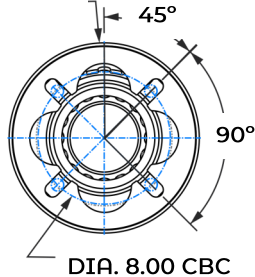

CLP-M86-L 36 Tall x 20" OD Base

Powder Coat Finish: 3 mils Powder Coat finish.

Poles Diameter:

4" OR 5" O.D RSS (Round Straight Steel) 11 or 7 Gauge or RSA (Round Straight Aluminum) .125 or .187 Aluminum

| Dimensions | | |
|------------|----|----|
| CAT# | A | B |
| CLP-M86-S | 29 | 18 |
| CLP-M86-L | 36 | 20 |

Example: (CLP-M86-S-4-BRZ)

| CAT # | POLE O.D | COLOR |
|---------------------------|-------------|--|
| CLP-M86 Small (CLP-M86-S) | 4" O.D (4") | BRONZE (BRZ) GRAY (GRY) |
| CLP-M86 Large (CLP-M86-L) | 5" O.D (5") | BLACK (BK) WHITE (WH) CUSTOM (CST) |

CLP-M40

Door Location

CLP-M40, Decorative Cast Aluminum. (1 pcs)

Category: Pathway, Residential or Commercial projects.

Dimension: 38" tall x 11" 1/2 O.D

Powder Coat Finish: 3 mils Powder Coat finish.

Poles Diameter:

3" OR 4" O.D RSS (Round Straight Steel) 11 or 7 Gauge or RSA (Round Straight Aluminum) .125 or .187 Aluminum

| Dimensions | | |
|------------|-----|---------|
| CAT# | A | B |
| CLP-M40 | 38" | 11" 1/2 |