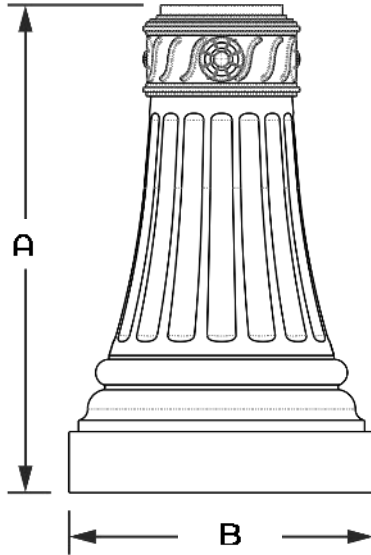

CLP-M86

Decorative Bases

CLP-M86 2 Piece Decorative Cast Aluminum (Clamshell).
 -CLP-M86-S Base plate 9" Sq.
 -CLP-M86-L Base Plate 9" Sq. or 12" Sq.
 Category: Pathway, Residential or Commercial projects.
 Dimension: CLP-M86-S 29" tall x 18" OD Base.
 CLP-M86-L 36 Tall x 20" OD Base
 Powder Coat Finish: 3 mils Powder Coat finish.
 Poles Diameter:
 4" OR 5" O.D RSS (Round Straight Steel) 11 or 7 Gauge or RSA
 (Round Straight Aluminum) .125 or .187 Aluminum

Dimensions		
CAT#	A	B
CLP-M86-S	29	18
CLP-M86-L	36	20

Example: (CLP-M86-S-4-BRZ)

CAT #	POLE O.D	COLOR
CLP-M86 Small (CLP-M86-S)	4" O.D (4")	BRONZE (BRZ) GRAY (GRY)
CLP-M86 Large (CLP-M86-L)	5" O.D (5")	BLACK (BK) WHITE (WH) CUSTOM (CST)

CLP-M40

Door Location

CLP-M40, Decorative Cast Aluminum. (1 pcs)
 Category: Pathway, Residential or Commercial projects.
 Dimension: 38" tall x 11" 1/2 O.D
 Powder Coat Finish: 3 mils Powder Coat finish.
 Poles Diameter:
 3" OR 4" O.D RSS (Round Straight Steel) 11 or 7 Gauge or RSA
 (Round Straight Aluminum) .125 or .187 Aluminum

Dimensions		
CAT#	A	B
CLP-M40	38"	11" 1/2

Example: (CLP-M40-4-BRZ)

CAT #	POLE O.D	COLOR
CLP-M40	3" O.D (3") 4" O.D (4")	BRONZE (BRZ) GRAY (GRY) BLACK (BK) WHITE (WH) CUSTOM (CST)