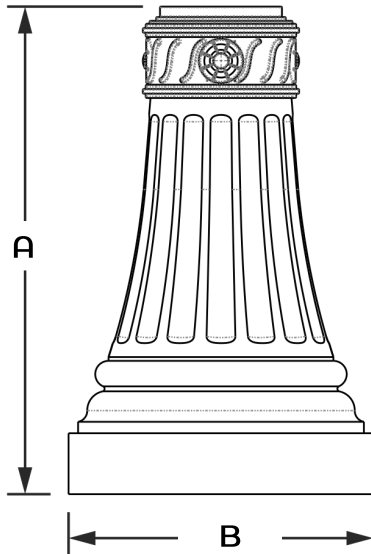

CLP-M86

Decorative Bases

CLP-M86 2 Piece Decorative Cast Aluminum (Clamshell).

-CLP-M86-S Base plate 9" Sq.

-CLP-M86-L Base Plate 9" Sq. or 12" Sq.

Category: Pathway, Residential or Commercial projects.

Dimension: CLP-M86-S 29" tall x 18" OD Base.

CLP-M86-L 36 Tall x 20" OD Base

Powder Coat Finish: 3 mils Powder Coat finish.

Poles Diameter:

4" OR 5" O.D RSS (Round Straight Steel) 11 or 7 Gauge or RSA (Round Straight Aluminum) .125 or .187 Aluminum

| Dimensions | | |
|------------|----|----|
| CAT# | A | B |
| CLP-M86-S | 29 | 18 |
| CLP-M86-L | 36 | 20 |

Example: (CLP-M86-S-4-BRZ)

| CAT # | POLE O.D | COLOR |
|---------------------------|-------------|--|
| CLP-M86 Small (CLP-M86-S) | 4" O.D (4") | BRONZE (BRZ) GRAY (GRY) |
| CLP-M86 Large (CLP-M86-L) | 5" O.D (5") | BLACK (BK) WHITE (WH) CUSTOM (CST) |

3" OR 4" O.D RSS (Round Straight Steel) 11 or 7 Gauge or RSA (Round Straight Aluminum) .125 or .187 Aluminum

| Dimensions | | |
|------------|-----|---------|
| CAT# | A | B |
| CLP-M40 | 38" | 11" 1/2 |