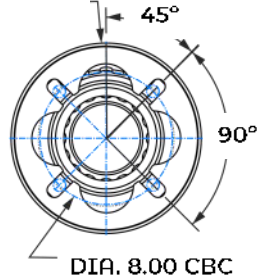

CLP-M86

Decorative Bases

CLP-M86 2 Piece Decorative Cast Aluminum (Clamshell).
 -CLP-M86-S Base plate 9" Sq.
 -CLP-M86-L Base Plate 9" Sq. or 12" Sq.
 Category: Pathway, Residential or Commercial projects.
 Dimension: CLP-M86-S 29" tall x 18" OD Base.
 CLP-M86-L 36 Tall x 20" OD Base
 Powder Coat Finish: 3 mils Powder Coat finish.
 Poles Diameter:
 4" OR 5" O.D RSS (Round Straight Steel) 11 or 7 Gauge or RSA
 (Round Straight Aluminum) .125 or .187 Aluminum

Dimensions		
CAT#	A	B
CLP-M86-S	29	18
CLP-M86-L	36	20

Example: (CLP-M86-S-4-BRZ)

CAT #	POLE O.D	COLOR
CLP-M86 Small (CLP-M86-S)	4" O.D (4")	BRONZE (BRZ) GRAY (GRY)
CLP-M86 Large (CLP-M86-L)	5" O.D (5")	BLACK (BK) WHITE (WH) CUSTOM (CST)

CLP-M40

Door Location

CLP-M40, Decorative Cast Aluminum. (1 pcs)
 Category: Pathway, Residential or Commercial projects.
 Dimension: 38" tall x 11" 1/2 O.D
 Powder Coat Finish: 3 mils Powder Coat finish.
 Poles Diameter:
 3" OR 4" O.D RSS (Round Straight Steel) 11 or 7 Gauge or RSA
 (Round Straight Aluminum) .125 or .187 Aluminum

Dimensions		
CAT#	A	B
CLP-M40	38"	11" 1/2

Example: (CLP-M40-4-BRZ)

CAT #	POLE O.D	COLOR
CLP-M40	3" O.D (3") 4" O.D (4")	BRONZE (BRZ) GRAY (GRY) BLACK (BK) WHITE (WH) CUSTOM (CST)