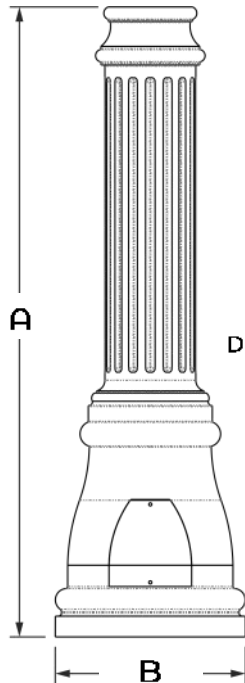

CLP-M86

Decorative Bases

CLP-M86 2 Piece Decorative Cast Aluminum (Clamshell).
 -CLP-M86-S Base plate 9" Sq.
 -CLP-M86-L Base Plate 9" Sq. or 12" Sq.
 Category: Pathway, Residential or Commercial projects.
 Dimension: CLP-M86-S 29" tall x 18" OD Base.
 CLP-M86-L 36 Tall x 20" OD Base
 Powder Coat Finish: 3 mils Powder Coat finish.
 Poles Diameter:
 4" OR 5" O.D RSS (Round Straight Steel) 11 or 7 Gauge or RSA
 (Round Straight Aluminum) .125 or .187 Aluminum

Dimensions		
CAT#	A	B
CLP-M86-S	29	18
CLP-M86-L	36	20

Example: (CLP-M86-S-4-BRZ)

CAT #	POLE O.D	COLOR
CLP-M86 Small (CLP-M86-S)	4" O.D (4")	BRONZE (BRZ) GRAY (GRY)
CLP-M86 Large (CLP-M86-L)	5" O.D (5")	BLACK (BK) WHITE (WH) CUSTOM (CST)

CLP-M40

Door Location

CLP-M40, Decorative Cast Aluminum. (1 pcs)
 Category: Pathway, Residential or Commercial projects.
 Dimension: 38" tall x 11" 1/2 O.D
 Powder Coat Finish: 3 mils Powder Coat finish.
 Poles Diameter:
 3" OR 4" O.D RSS (Round Straight Steel) 11 or 7 Gauge or RSA
 (Round Straight Aluminum) .125 or .187 Aluminum

Dimensions		
CAT#	A	B
CLP-M40	38"	11" 1/2

Example: (CLP-M40-4-BRZ)

CAT #	POLE O.D	COLOR
CLP-M40	3" O.D (3") 4" O.D (4")	BRONZE (BRZ) GRAY (GRY) BLACK (BK) WHITE (WH) CUSTOM (CST)