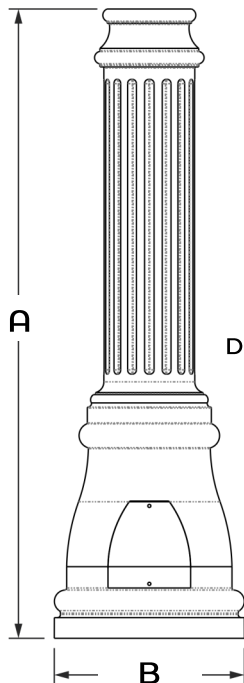

CLP-M40

Door Location