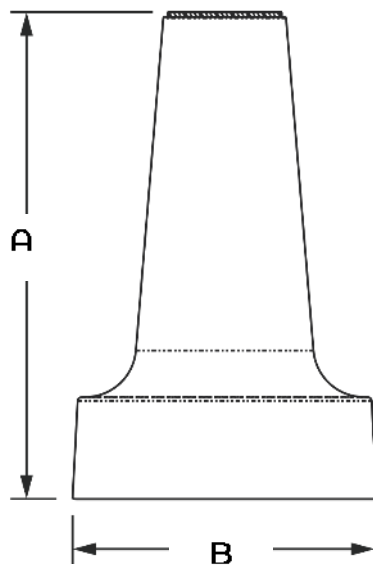

DB01

Decorative Bases

DB01, 2 Piece Decorative Cast Aluminum (Clamshell). For Base plate 9" SQ.
 Category: Pathway, Residential or Commercial projects.
 Dimension: 21" tall x 16" O.D
 Powder Coat Finish: 3 mils Powder Coat finish.
 Poles Diameter:
 4" OR 5" O.D RSS (Round Straight Steel) 11 or 7 Gauge or RSA (Round Straight Aluminum) .125 or .187 Aluminum

Dimensions		
CAT#	A	B
DB01	21"	16"

Example: (DB01-4-BZ)

CAT #	POLE O.D	COLOR
Decorative Bases 01 (DB01)	4" O.D (4")	BRONZE (BRZ)
		GRAY (GRY)
	5" O.D (5")	BLACK (BK)
		WHITE (WH)
		CUSTOM (CST)

DB02

DB02, 2 Piece Decorative Cast Aluminum (Clamshell). For Base plate 9" SQ.
 Category: Pathway, Residential or Commercial projects.
 Dimension: 24" tall x 15" OD wide.
 Powder Coat Finish: 3 mils Powder Coat finish.
 Poles Diameter:
 4" OR 5" O.D RSS (Round Straight Steel) 11 or 7 Gauge or RSA (Round Straight Aluminum) .125 or .187 Aluminum

Dimensions		
CAT#	A	B
DB02	24"	15"

Example: (DB02-4-BZ)

CAT #	POLE O.D	COLOR
Decorative Bases 02 (DB02)	4" O.D (4")	BRONZE (BRZ)
		GRAY (GRY)
	5" O.D (5")	BLACK (BK)
		WHITE (WH)
		CUSTOM (CST)