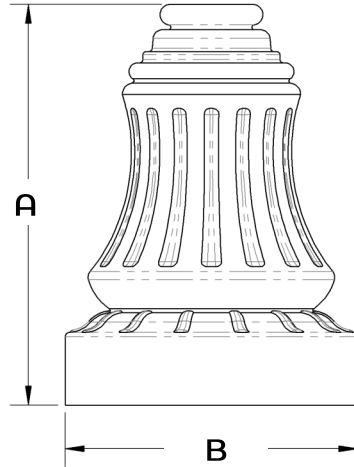

# Decorative Bases

DB01, 2 Piece Decorative Cast Aluminum (Clamshell). For Base plate 9" SQ.

Category: Pathway, Residential or Commercial projects.

Dimension: 21" tall x 16" O.D

Powder Coat Finish: 3 mils Powder Coat finish.

Poles Diameter:

4" OR 5" O.D RSS (Round Straight Steel) 11 or 7 Gauge or RSA (Round Straight Aluminum) .125 or .187 Aluminum

Dimensions		
CAT#	A	B
DB01	21"	16"

Example: (DB01-4-BZ)

CAT #	POLE O.D	COLOR
Decorative Bases 01 (DB01)	4" O.D (4")	BRONZE (BRZ)
		GRAY (GRY)
	5" O.D (5")	BLACK (BK)
		WHITE (WH)
		CUSTOM (CST)

# DB02

DB02, 2 Piece Decorative Cast Aluminum (Clamshell). For Base plate 9" SQ.

Category: Pathway, Residential or Commercial projects.

Dimension: 24" tall x 15" OD wide.

Powder Coat Finish: 3 mils Powder Coat finish.

Poles Diameter:

4" OR 5" O.D RSS (Round Straight Steel) 11 or 7 Gauge or RSA (Round Straight Aluminum) .125 or .187 Aluminum

Dimensions		
CAT#	A	B
DB02	24"	15"

Example: (DB02-4-BZ)

CAT #	POLE O.D	COLOR
Decorative Bases 02 (DB02)	4" O.D (4")	BRONZE (BRZ)
		GRAY (GRY)
	5" O.D (5")	BLACK (BK)
		WHITE (WH)
		CUSTOM (CST)