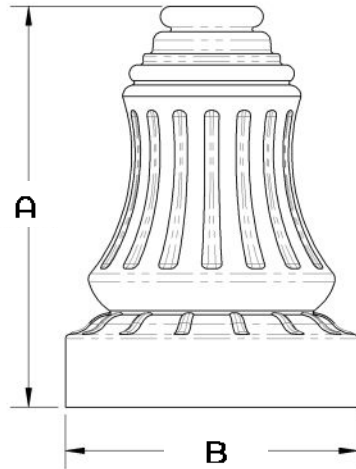

DB01

Decorative Bases

DB01, 2 Piece Decorative Cast Aluminum (Clamshell). For Base plate 9" SQ.
 Category: Pathway, Residential or Commercial projects.
 Dimension: 21" tall x 16" O.D
 Powder Coat Finish: 3 mils Powder Coat finish.
 Poles Diameter:
 4" OR 5" O.D RSS (Round Straight Steel) 11 or 7 Gauge or RSA (Round Straight Aluminum) .125 or .187 Aluminum

Dimensions		
CAT#	A	B
DB01	21"	16"

Example: (DB01-4-BZ)

CAT #	POLE O.D	COLOR
Decorative Bases 01 (DB01)	4" O.D (4")	BRONZE (BRZ)
		GRAY (GRY)
	5" O.D (5")	BLACK (BK)
		WHITE (WH)
		CUSTOM (CST)

DB02

DB02, 2 Piece Decorative Cast Aluminum (Clamshell). For Base plate 9" SQ.
 Category: Pathway, Residential or Commercial projects.
 Dimension: 24" tall x 15" OD wide.
 Powder Coat Finish: 3 mils Powder Coat finish.
 Poles Diameter:
 4" OR 5" O.D RSS (Round Straight Steel) 11 or 7 Gauge or RSA (Round Straight Aluminum) .125 or .187 Aluminum

Dimensions		
CAT#	A	B
DB02	24"	15"

Example: (DB02-4-BZ)

CAT #	POLE O.D	COLOR
Decorative Bases 02 (DB02)	4" O.D (4")	BRONZE (BRZ)
		GRAY (GRY)
	5" O.D (5")	BLACK (BK)
		WHITE (WH)
		CUSTOM (CST)