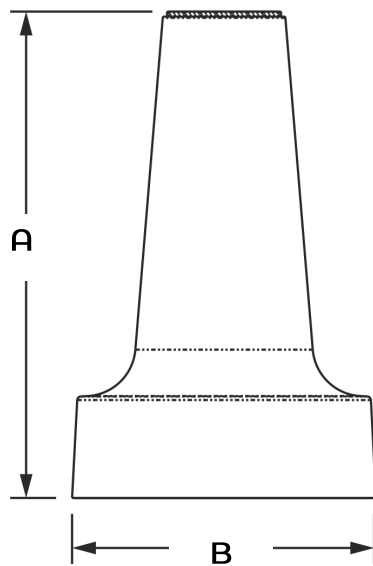

Poles Diameter:

4" OR 5" O.D RSS (Round Straight Steel) 11 or 7 Gauge or RSA (Round Straight Aluminum) .125 or .187 Aluminum

Dimensions		
CAT#	A	B
DB01	21"	16"

Example: (DB01-4-BZ)

CAT #	POLE O.D	COLOR
Decorative Bases 01 (DB01)	4" O.D (4")	BRONZE (BRZ)
		GRAY (GRY)
	5" O.D (5")	BLACK (BK)
		WHITE (WH)
		CUSTOM (CST)

# DB02

DB02, 2 Piece Decorative Cast Aluminum (Clamshell). For Base plate 9" SQ.

Category: Pathway, Residential or Commercial projects.

Dimension: 24" tall x 15" OD wide.

Powder Coat Finish: 3 mils Powder Coat finish.

Poles Diameter:

4" OR 5" O.D RSS (Round Straight Steel) 11 or 7 Gauge or RSA (Round Straight Aluminum) .125 or .187 Aluminum

Dimensions		
CAT#	A	B
DB02	24"	15"

Example: (DB02-4-BZ)

CAT #	POLE O.D	COLOR
Decorative Bases 02 (DB02)	4" O.D (4")	BRONZE (BRZ)
		GRAY (GRY)
	5" O.D (5")	BLACK (BK)
		WHITE (WH)
		CUSTOM (CST)