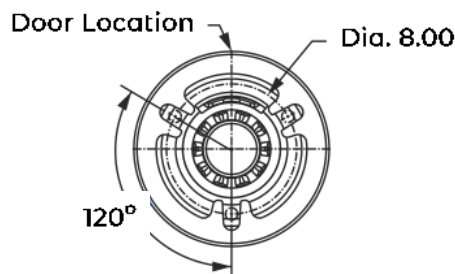

# Decorative Bases

DB03, 2 Piece Decorative Cast Aluminum (Clamshell). For Base plate 9" SQ.  
 Category: Pathway, Residential or Commercial projects.  
 Dimension: 8" 1/2" Tall x 16" O.D  
 Powder Coat Finish: 3 mils Powder Coat finish.  
 Poles Diameter:  
 4" OR 5" O.D RSS (Round Straight Steel) 11 or 7 Gauge or RSA (Round Straight Aluminum) .125 or .187 Aluminum

Dimensions		
CAT#	A	B
DB03	8"1/2"	16"

Example: (DB03-4-BZ)

CAT #	POLE O.D	COLOR
Decorative Bases 03 (DB03)	4" O.D (4")	BRONZE (BRZ)
		GRAY (GRY)
	5" O.D (5")	BLACK (BK)
		WHITE (WH)
		CUSTOM (CST)

# DB04

DB04, Decorative Cast Base. (1 pcs)  
 Category: Pathway, Residential or Commercial projects.  
 Dimension: 21" tall x 16" OD wide.  
 Powder Coat Finish: 3 mils Powder Coat finish.  
 Poles Diameter:  
 4" O.D RSS (Round Straight Steel) 11 or 7 Gauge or RSA (Round Straight Aluminum) .125 or .187 Aluminum