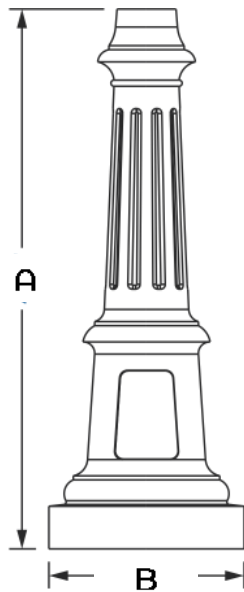

# Decorative Bases

DB03, 2 Piece Decorative Cast Aluminum (Clamshell). For Base plate 9" SQ.  
 Category: Pathway, Residential or Commercial projects.  
 Dimension: 8" 1/2" Tall x 16" O.D  
 Powder Coat Finish: 3 mils Powder Coat finish.  
 Poles Diameter:  
 4" OR 5" O.D RSS (Round Straight Steel) 11 or 7 Gauge or RSA (Round Straight Aluminum) .125 or .187 Aluminum

Dimensions		
CAT#	A	B
DB03	8"1/2"	16"

Example: (DB03-4-BZ)

CAT #	POLE O.D	COLOR
Decorative Bases 03 (DB03)	4" O.D (4")	BRONZE (BRZ)
		GRAY (GRY)
	5" O.D (5")	BLACK (BK)
		WHITE (WH)
		CUSTOM (CST)

# DB04

DB04, Decorative Cast Base. (1 pcs)  
 Category: Pathway, Residential or Commercial projects.  
 Dimension: 21" tall x 16" OD wide.  
 Powder Coat Finish: 3 mils Powder Coat finish.  
 Poles Diameter:  
 4" O.D RSS (Round Straight Steel) 11 or 7 Gauge or RSA (Round Straight Aluminum) .125 or .187 Aluminum

Dimensions		
CAT#	A	B
DB04	21"	16"

Example: (DB04-4-BZ)

CAT #	POLE O.D	COLOR
Decorative Bases 04 (DB04)	4" O.D (4")	BRONZE (BRZ)
		GRAY (GRY)
		BLACK (BK)
		WHITE (WH)
		CUSTOM (CST)