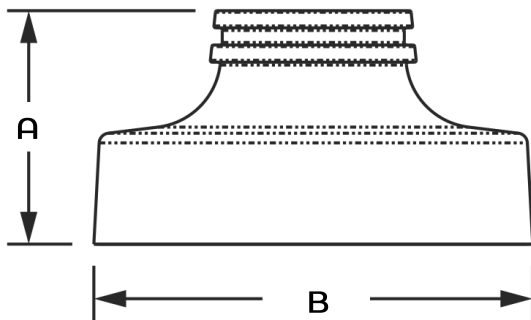

DB03

Decorative Bases

DB03, 2 Piece Decorative Cast Aluminum (Clamshell). For Base plate 9" SQ.

Category: Pathway, Residential or Commercial projects.

Dimension: 8" 1/2" Tall x 16" O.D

Powder Coat Finish: 3 mils Powder Coat finish.

Poles Diameter:

4" OR 5" O.D RSS (Round Straight Steel) 11 or 7 Gauge or RSA (Round Straight Aluminum) .125 or .187 Aluminum

Dimensions		
CAT#	A	B
DB03	8"1/2"	16"

Example: (DB03-4-BZ)

CAT #	POLE O.D	COLOR
Decorative Bases 03 (DB03)	4" O.D (4")	BRONZE (BRZ)
	5" O.D (5")	GRAY (GRY)
		BLACK (BK)
		WHITE (WH)
		CUSTOM (CST)

DB04

DB04, Decorative Cast Base. (1 pcs)

Category: Pathway, Residential or Commercial projects.

Dimension: 21" tall x 16" OD wide.

Powder Coat Finish: 3 mils Powder Coat finish.

Poles Diameter:

4" O.D RSS (Round Straight Steel) 11 or 7 Gauge or RSA (Round Straight Aluminum) .125 or .187 Aluminum

Dimensions		
CAT#	A	B
DB04	21"	16"

Example: (DB04-4-BZ)

CAT #	POLE O.D	COLOR
Decorative Bases 04 (DB04)	4" O.D (4")	BRONZE (BRZ)
		GRAY (GRY)
		BLACK (BK)
		WHITE (WH)
		CUSTOM (CST)