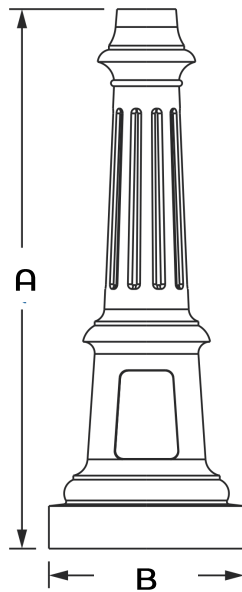

DB03

Decorative Bases

DB03, 2 Piece Decorative Cast Aluminum (Clamshell). For Base plate 9" SQ.

Category: Pathway, Residential or Commercial projects.

Dimension: 8" 1/2" Tall x 16" O.D

Powder Coat Finish: 3 mils Powder Coat finish.

Poles Diameter:

4" OR 5" O.D RSS (Round Straight Steel) 11 or 7 Gauge or RSA (Round Straight Aluminum) .125 or .187 Aluminum

Dimensions		
CAT#	A	B
DB03	8"1/2"	16"

Example: (DB03-4-BZ)

CAT #	POLE O.D	COLOR
Decorative Bases 03 (DB03)	4" O.D (4")	BRONZE (BRZ)
	5" O.D (5")	GRAY (GRY)
		BLACK (BK)
		WHITE (WH)
		CUSTOM (CST)

DB04

DB04, Decorative Cast Base. (1 pcs)

Category: Pathway, Residential or Commercial projects.

Dimension: 21" tall x 16" OD wide.

Powder Coat Finish: 3 mils Powder Coat finish.

Poles Diameter:

4" O.D RSS (Round Straight Steel) 11 or 7 Gauge or RSA (Round Straight Aluminum) .125 or .187 Aluminum

Dimensions		
CAT#	A	B
DB04	21"	16"

Example: (DB04-4-BZ)

CAT #	POLE O.D	COLOR
Decorative Bases 04 (DB04)	4" O.D (4")	BRONZE (BRZ)
		GRAY (GRY)
		BLACK (BK)
		WHITE (WH)
		CUSTOM (CST)