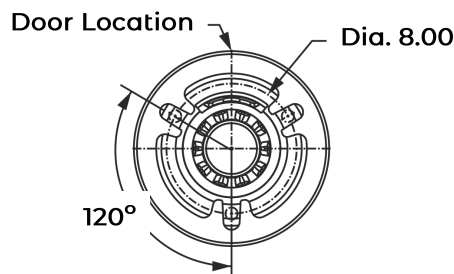

DB03

Decorative Bases

DB03, 2 Piece Decorative Cast Aluminum (Clamshell). For Base plate 9" SQ.

Category: Pathway, Residential or Commercial projects.

Dimension: 8" 1/2" Tall x 16" O.D

Powder Coat Finish: 3 mils Powder Coat finish.

Poles Diameter:

4" OR 5" O.D RSS (Round Straight Steel) 11 or 7 Gauge or RSA (Round Straight Aluminum) .125 or .187 Aluminum

Dimensions		
CAT#	A	B
DB03	8"1/2"	16"

Example: (DB03-4-BZ)

CAT #	POLE O.D	COLOR
Decorative Bases 03 (DB03)	4" O.D (4")	BRONZE (BRZ)
	5" O.D (5")	GRAY (GRY)
		BLACK (BK)
		WHITE (WH)
		CUSTOM (CST)

DB04

DB04, Decorative Cast Base. (1 pcs)

Category: Pathway, Residential or Commercial projects.

Dimension: 21" tall x 16" OD wide.

Powder Coat Finish: 3 mils Powder Coat finish.

Poles Diameter:

4" O.D RSS (Round Straight Steel) 11 or 7 Gauge or RSA (Round Straight Aluminum) .125 or .187 Aluminum

Dimensions		
CAT#	A	B
DB04	21"	16"

Example: (DB04-4-BZ)

CAT #	POLE O.D	COLOR
Decorative Bases 04 (DB04)	4" O.D (4")	BRONZE (BRZ)
		GRAY (GRY)
		BLACK (BK)
		WHITE (WH)
		CUSTOM (CST)