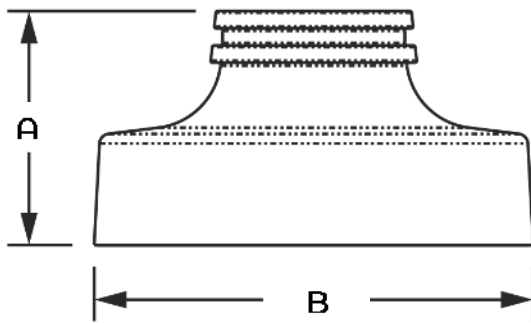

# Decorative Bases

DB03, 2 Piece Decorative Cast Aluminum (Clamshell). For Base plate 9" SQ.  
 Category: Pathway, Residential or Commercial projects.  
 Dimension: 8" 1/2" Tall x 16" O.D  
 Powder Coat Finish: 3 mils Powder Coat finish.  
 Poles Diameter:  
 4" OR 5" O.D RSS (Round Straight Steel) 11 or 7 Gauge or RSA (Round Straight Aluminum) .125 or .187 Aluminum

Dimensions		
CAT#	A	B
DB03	8"1/2"	16"

Example: (DB03-4-BZ)

CAT #	POLE O.D	COLOR
Decorative Bases 03 (DB03)	4" O.D (4")	BRONZE (BRZ)
		GRAY (GRY)
	5" O.D (5")	BLACK (BK)
		WHITE (WH)
		CUSTOM (CST)

# DB04

DB04, Decorative Cast Base. (1 pcs)  
 Category: Pathway, Residential or Commercial projects.  
 Dimension: 21" tall x 16" OD wide.  
 Powder Coat Finish: 3 mils Powder Coat finish.  
 Poles Diameter:  
 4" O.D RSS (Round Straight Steel) 11 or 7 Gauge or RSA (Round Straight Aluminum) .125 or .187 Aluminum

Dimensions		
CAT#	A	B
DB04	21"	16"

Example: (DB04-4-BZ)

CAT #	POLE O.D	COLOR
Decorative Bases 04 (DB04)	4" O.D (4")	BRONZE (BRZ)
		GRAY (GRY)
		BLACK (BK)
		WHITE (WH)
		CUSTOM (CST)