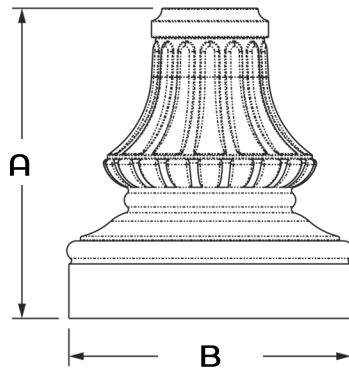

DB08

Decorative Bases

DB08 2 Piece Decorative Cast Aluminum (Clamshell). For 9Sq. Base Plate.

Category: Pathway, Residential or Commercial projects.

Dimension: 32" tall x 15" 1/2 Wide.

Powder Coat Finish: 3 mils Powder Coat finish.

Poles Diameter:

4" OR 5" O.D RSS (Round Straight Steel) 11 or 7 Gauge or RSA (Round Straight Aluminum) .125 or .187 Aluminum

Dimensions		
CAT#	A	B
DB08	32"	15" 1/2

Example: (DB08-4-BRZ)

CAT #	POLE O.D	COLOR
Decorative Bases 08 (DB08)	4" O.D (4")	BRONZE (BRZ)
		GRAY (GRY)
	5" O.D (5")	BLACK (BK)
		WHITE (WH)
		CUSTOM (CST)

DB09

DB09, 2 Piece Decorative Cast Aluminum (Clamshell). For 9" Sq. Base Plate.

Category: Pathway, Residential or Commercial projects.

Dimension: 18" 1/2" tall x 16" 7/8 Wide

Powder Coat Finish: 3 mils Powder Coat finish.

Poles Diameter:

4" OR 5" O.D RSS (Round Straight Steel) 11 or 7 Gauge or RSA (Round Straight Aluminum) .125 or .187 Aluminum

Dimensions		
CAT#	A	B
DB09	18" 1/2	16" 7/8

Example: (DB09-4-BRZ)

CAT #	POLE O.D	COLOR
Decorative Bases 09 (DB09)	4" O.D (4")	BRONZE (BRZ)
		GRAY (GRY)
	5" O.D (5")	BLACK (BK)
		WHITE (WH)
		CUSTOM (CST)