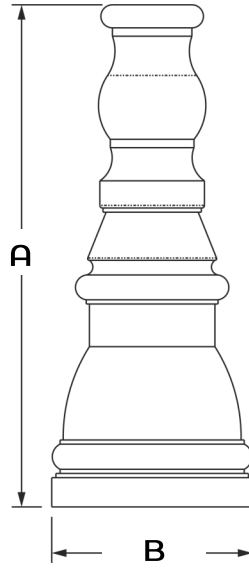

DB08

Decorative Bases

DB08 2 Piece Decorative Cast Aluminum (Clamshell). For 9Sq. Base Plate.

Category: Pathway, Residential or Commercial projects.

Dimension: 32" tall x 15" 1/2 Wide.

Powder Coat Finish: 3 mils Powder Coat finish.

Poles Diameter:

4" OR 5" O.D RSS (Round Straight Steel) 11 or 7 Gauge or RSA (Round Straight Aluminum) .125 or .187 Aluminum

Dimensions		
CAT#	A	B
DB08	32"	15" 1/2

Example: (DB08-4-BRZ)

CAT #	POLE O.D	COLOR
Decorative Bases 08 (DB08)	4" O.D (4")	BRONZE (BRZ)
		GRAY (GRY)
	5" O.D (5")	BLACK (BK)
		WHITE (WH)
		CUSTOM (CST)

DB09

DB09, 2 Piece Decorative Cast Aluminum (Clamshell). For 9" Sq. Base Plate.

Category: Pathway, Residential or Commercial projects.

Dimension: 18" 1/2" tall x 16" 7/8 Wide

Powder Coat Finish: 3 mils Powder Coat finish.

Poles Diameter:

4" OR 5" O.D RSS (Round Straight Steel) 11 or 7 Gauge or RSA (Round Straight Aluminum) .125 or .187 Aluminum

Dimensions		
CAT#	A	B
DB09	18" 1/2	16" 7/8

Example: (DB09-4-BRZ)

CAT #	POLE O.D	COLOR
Decorative Bases 09 (DB09)	4" O.D (4")	BRONZE (BRZ)
		GRAY (GRY)
	5" O.D (5")	BLACK (BK)
		WHITE (WH)
		CUSTOM (CST)