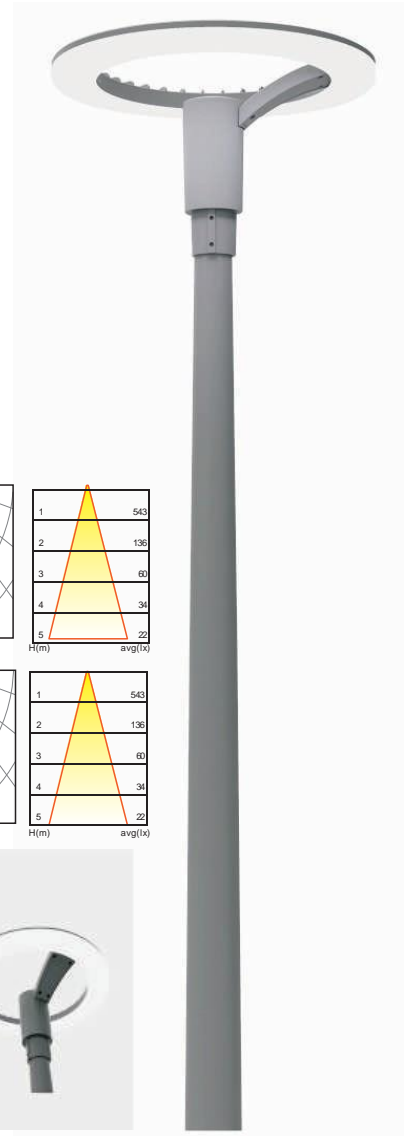

Courtyard Light Series

Description

Die-cast Aluminum housing

Basic Feature

No: OGLA00A

LED 30W/45W/60W/80W

Frosted PC

Class I, IP65

Light Distribution

Dimension