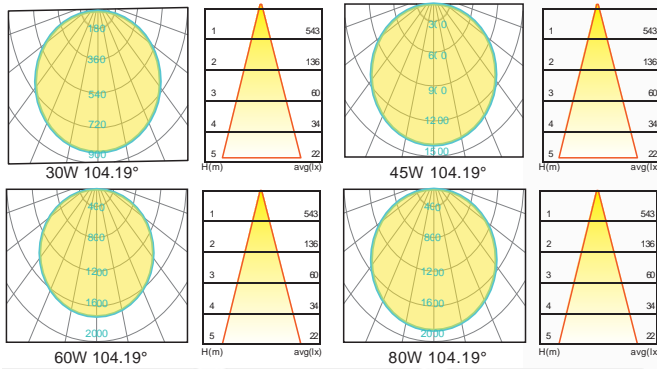

Courtyard Light Series

Description

Die-cast Aluminum housing

Basic Feature

No: OGLA00A

LED 30W/45W/60W/80W

Frosted PC

Class I, IP65

Light Distribution

Dimension