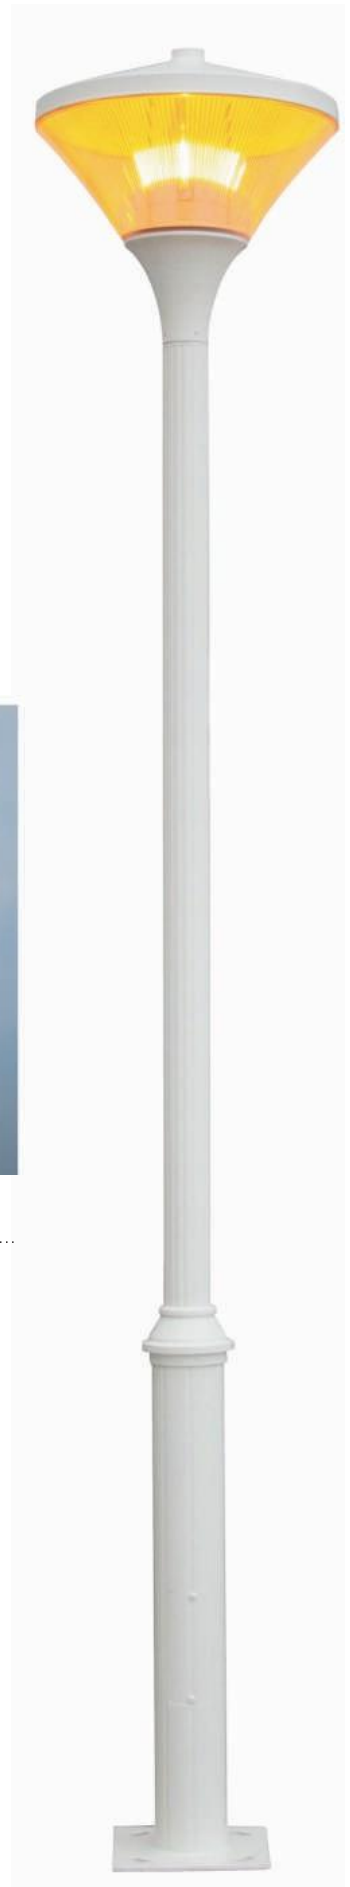

Description

Sanding-cast Aluminum housing
Spinning Aluminum Top Cover

Basic Feature

No: OGLA31
LED 26W/ 36W E26
CFL Max. 65W
Ribbed clear PC
Class I, IP65

Light Distribution

Courtyard Light Series

Dimension