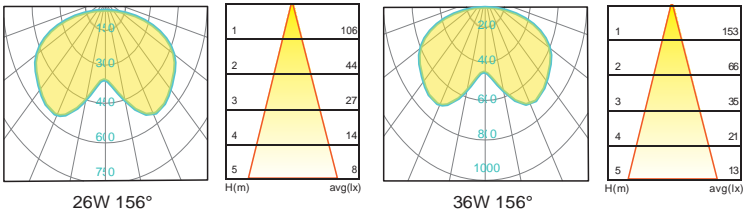

Description

Sanding-cast Aluminum housing
Spinning Aluminum Top Cover

Basic Feature

No: OGLA31
LED 26W/ 36W E26
CFL Max. 65W
Ribbed clear PC
Class I, IP65

Light Distribution

Courtyard Light Series

Dimension