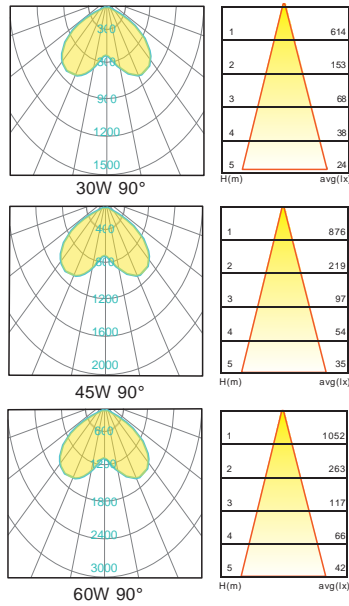

Courtyard Light Series

Description

Die-cast Aluminum housing

Basic Feature

No: OGLA33
 LED 30W/45W/60W
 E26 CFL Max. 65W or HID
 Clear Glass
 Class I, IP65

Light Distribution

Dimension