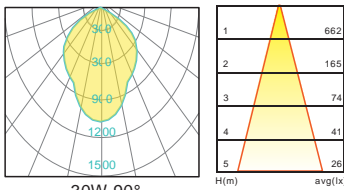

Courtyard Light Series

Description

Die-cast Aluminum housing

Basic Feature

No: OGLA35

LED 30W/45W/60W

E26 CFL Max. 65W

Clear Glass

Class I, IP65

Light Distribution

Dimension