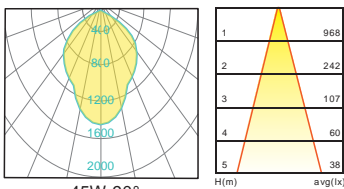

Courtyard Light Series

Description

Die-cast Aluminum housing

Basic Feature

No: OGLA35

LED 30W/45W/60W

E26 CFL Max. 65W

Clear Glass

Class I, IP65

Light Distribution

Dimension