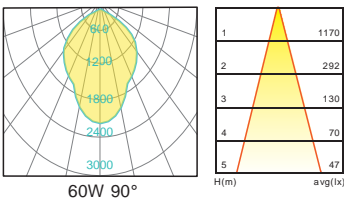

Courtyard Light Series

Description

Die-cast Aluminum housing

Basic Feature

No: OGLA35

LED 30W/45W/60W

E26 CFL Max. 65W

Clear Glass

Class I, IP65

Light Distribution

Dimension