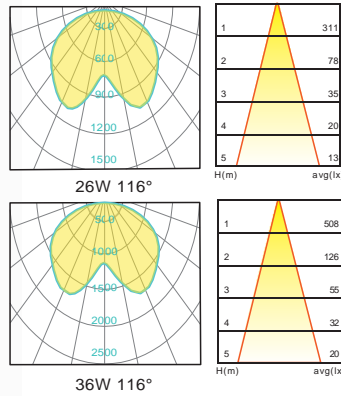

Courtyard Light Series

Description

Die-cast Aluminum housing
Spinning Aluminum Top Cover

Basic Feature

No: OGLA51
LED 26W/36W
E26 CFL Max. 65W
Clear PC
Class I, IP65

Light Distribution

Dimension