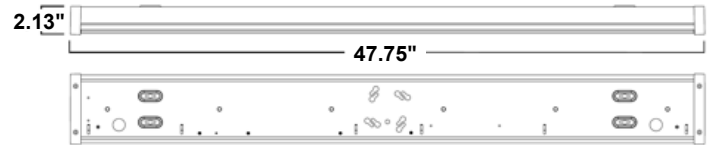

DIMENSIONS

Weight: 4.9 lbs

¹LED Life Span Based Upon LM-70 Test Results

Rebates and Incentives are available in many areas.
 Contact an Atlas Representative for more information.

*The majority of Atlas Lighting Products are assembled in USA facilities by an American Workforce utilizing both Domestic and Foreign components. Meets Buy American requirements within the ARRA.

Origin Series
Selectable Wrap

ORDERING INFORMATION

ORW	S	4	3-5L		
PRODUCT SERIES	SELECTABLE	FIXTURE LENGTH	LUMEN PACKAGE	COLOR TEMP.	CONTROLS
ORW = Wrap	S = Selectable	4 = 4 Feet	3-5L = 3,000 - 5,000 Lumens Selectable	blank = Selectable 3500K, 4000K, 5000K	Blank = Dimming (0-10V)