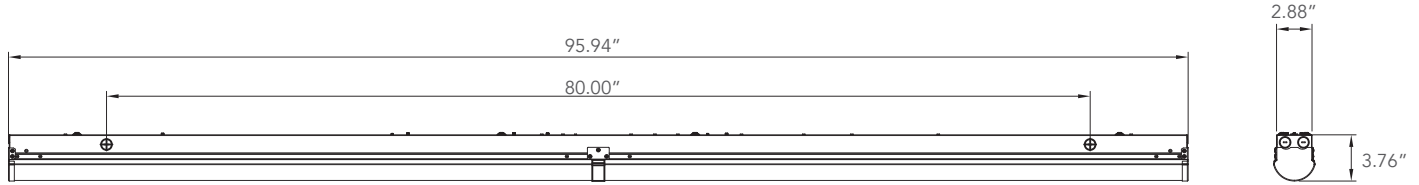

Fixture Information

Size:	46W/65W
Housing:	Aluminum
Finish:	Protective powdercoat
Color:	Standard: White
Mounting:	Standard: Surface Mount Suspended Mount
Lens:	Frosted Diffuser
Accessories:	Remote Control Emergency Back-up Battery (8W) Cords Plugs Sensors
Operating Temperature:	-40° F to 131° F
Power Factor:	.95
Voltage:	Standard: 120-277V Custom Option: 347-480V
Sensor:	Standard: No sensor Bi-Level PIR motion sensor
Warranty:	10-Year Limited Warranty

Up to 100,000 running hours

Ratings & Certificates

UL Listed
Damp Location Listed

Dimension

Item	Length	Height	Depth	Weight
Strip Linear Econolume 8ft - 46W	95.94"	3.76"	2.88"	11.28 lbs
Strip Linear Econolume 8ft - 65W	95.94"	3.76"	2.88"	11.28 lbs