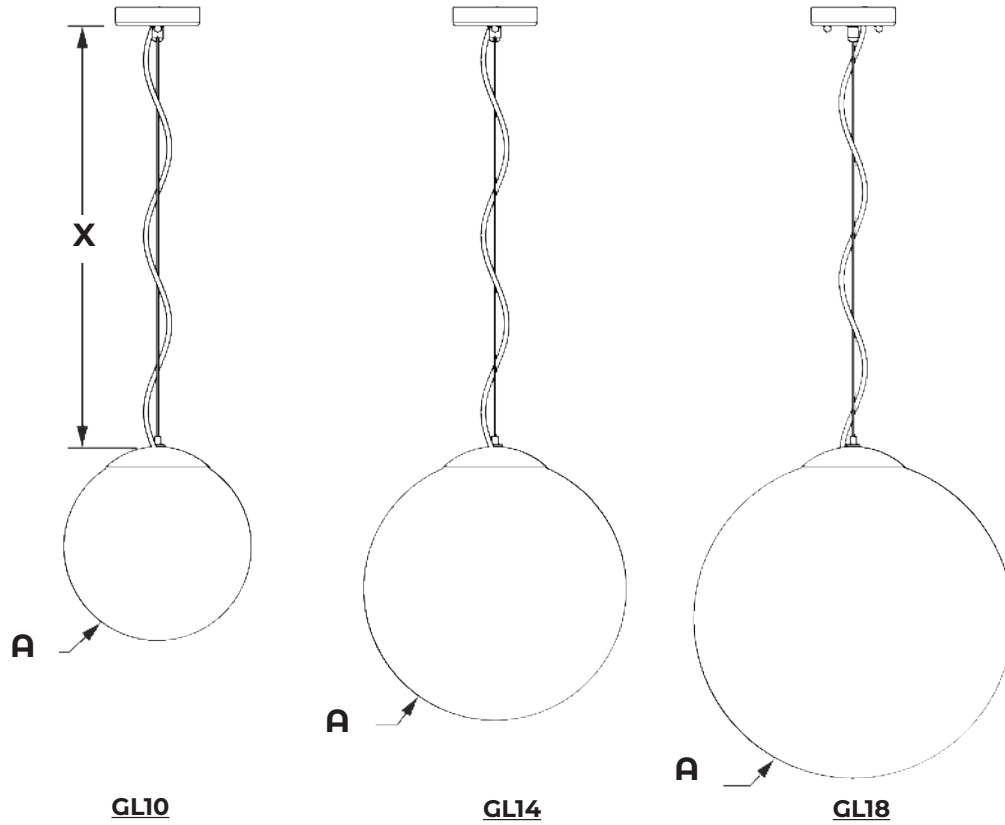

**FEATURES**

- 120/277 Multi-volt
- UL listed for Damp and Wet Locations
- 0-10 Dimming Driver

**CONSTRUCTION**

- Opal Acrylic Globe / Aluminum Cap and Canopy
- 3mils Powder Coat Finish (Multiple finishes available)
- Aircraft Cable (Stainless Steel).

**Globe Sizes**

Example: CL-3050-GL10-10CLEd-30K-MV-CPV-CB4

Cat #	Globe Sizes	Wattage	Color Temp.	Voltage	Finish	Mounting	Options
CL-3050	10" Globe (GL10)	10W (10CLEd)	3000K (30K)	120-277V (MV)	Matte Black (MBLK) Glossy Black (GBLK) Texture Black (TBLK) Texture White (TWHT) Silver (SLR) Bronze (BRZ) Graphite (GPH) Copper Vein (CPV) Silver Vein(SLV) Oil Rubbed Bronze (ORB)	Aircraft Cable	Clear Acrylic Lens (CAL)
	14" Globe (GL14)	20W (20CLEd)	4000K (40K)			CBM 4' (CBM2)	
	18" Globe (GL18)	30W (30CLEd)	5000K (50K)			CBM 6' (CBM3)  Custom (CST)	

## Mounting Options

Cat#	A
CL-3050-GL10	10"
CL-3050-GL14	14"
CL-3050-GL18	18"

Cat #	Input Power	Lumen Output	LPW	Color Temp. (CCT)	CRI	Rated Life (L70)	Input Voltage
CL-3050- <b>GL10/14/18</b> -10CLED	15W	1,914	191	5000K	70+	>200,000	120-277V
CL-3050- <b>GL10/14/18</b> -20CLED	25W	2,935	146	5000K	70+	>200,000	120-277V
CL-3050- <b>GL10/14/18</b> -30CLED	35W	4842	161	5000K	70+	>200,000	120-277V