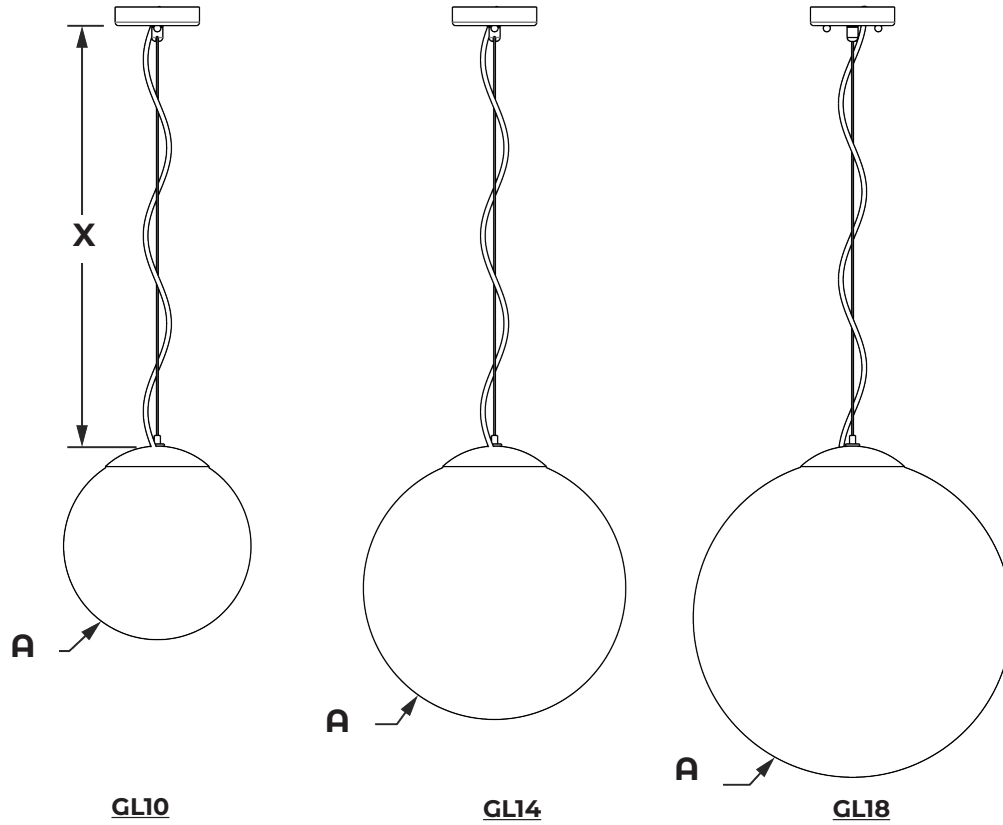

FEATURES

- 120/277 Multi-volt
- UL listed for Damp and Wet Locations
- 0-10 Dimming Driver

CONSTRUCTION

- Opal Acrylic Globe / Aluminum Cap and Canopy
- 3mils Powder Coat Finish (Multiple finishes available)
- Aircraft Cable (Stainless Steel).

Globe Sizes

Example: CL-3050-GL10-10CLEd-30K-MV-CPV-CB4

Cat #	Globe Sizes	Wattage	Color Temp.	Voltage	Finish	Mounting	Options
CL-3050	10" Globe (GL10)	10W (10CLEd)	3000K (30K)	120-277V (MV)	Matte Black (MBLK) Glossy Black (GBLK) Texture Black (TBLK) Texture White (TWHT) Silver (SLR) Bronze (BRZ) Graphite (GPH) Copper Vein (CPV) Silver Vein(SLV) Oil Rubbed Bronze (ORB)	Aircraft Cable	Clear Acrylic Lens (CAL)
	14" Globe (GL14)	20W (20CLEd)	4000K (40K) 5000K (50K)			CBM 4' (CBM2)	
	18" Globe (GL18)	30W (30CLEd)				CBM 6' (CBM3) Custom (CST)	

Mounting Options

Cat#	A
CL-3050-GL10	10"
CL-3050-GL14	14"
CL-3050-GL18	18"

Cat #	Input Power	Lumen Output	LPW	Color Temp. (CCT)	CRI	Rated Life (L70)	Input Voltage
CL-3050-GL10/14/18-10CLED	15W	1,914	191	5000K	70+	>200,000	120-277V
CL-3050-GL10/14/18-20CLED	25W	2,935	146	5000K	70+	>200,000	120-277V
CL-3050-GL10/14/18-30CLED	35W	4842	161	5000K	70+	>200,000	120-277V