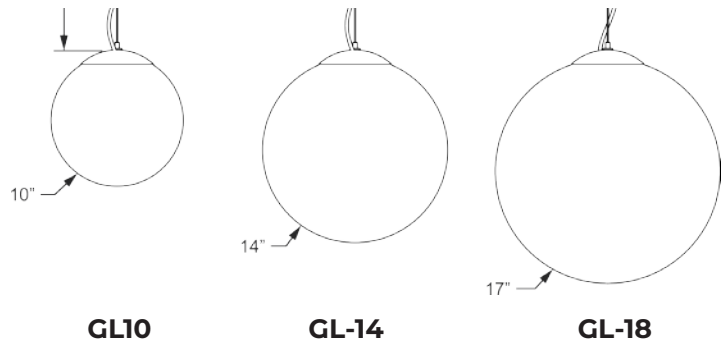

CL-3050 Cable Mount Luminaires. Available in three different sizes and in multiple finishes. CL-3050 fixture is commonly installed in Interior / Exterior facilities such as: Public Buildings, Shopping Plazas, Restaurants and others Business Facilities or Residential Areas.  
-5 Year Limited Warranty.

**Globe Sizes**

Example: CL-3050-GL10-10CLEd-30K-MV-CPV-CB4

Cat #	Globe Sizes	Wattage	Color Temp.	Voltage	Finish	Mounting	Options
CL-3050	10" Globe (GL10)	10W (10CLEd)	3000K (30K)	120-277V (MV)	Matte Black (MBLK) Glossy Black (GBLK) Texture Black (TBLK) Texture White (TWHT) Silver (SLR) Bronze (BRZ) Graphite (GPH) Copper Vein (CPV) Silver Vein(SLV) Oil Rubbed Bronze (ORB)	Aircraft Cable	Clear Acrylic Lens (CAL)
	14" Globe (GL14)	20W (20CLEd)	4000K (40K)			CBM 4' (CBM2)	
	18" Globe (GL18)	30W (30CLEd)	5000K (50K)			CBM 6' (CBM3)  Custom (CST)	

## Mounting Options

Cat#	A
CL-3050-GL10	10"
CL-3050-GL14	14"
CL-3050-GL18	18"

Cat #	Input Power	Lumen Output	LPW	Color Temp. (CCT)	CRI	Rated Life (L70)	Input Voltage
CL-3050- <b>GL10/14/18</b> -10CLED	15W	1,914	191	5000K	70+	>200,000	120-277V
CL-3050- <b>GL10/14/18</b> -20CLED	25W	2,935	146	5000K	70+	>200,000	120-277V
CL-3050- <b>GL10/14/18</b> -30CLED	35W	4842	161	5000K	70+	>200,000	120-277V