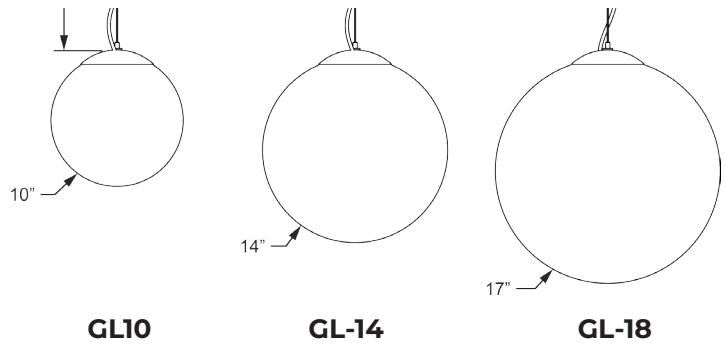

CL-3050 Cable Mount Luminaires. Available in three different sizes and in multiple finishes. CL-3050 fixture is commonly installed in Interior / Exterior facilities such as: Public Buildings, Shopping Plazas, Restaurants and others Business Facilities or Residential Areas. -5 Year Limited Warranty.

Globe Sizes

Example: CL-3050-GL10-10CLEd-30K-MV-CPV-CB4

Cat #	Globe Sizes	Wattage	Color Temp.	Voltage	Finish	Mounting	Options
CL-3050	10" Globe (GL10)	10W (10CLEd)	3000K (30K)	120-277V (MV)	Matte Black (MBLK) Glossy Black (GBLK) Texture Black (TBLK) Texture White (TWHT) Silver (SLR) Bronze (BRZ) Graphite (GPH) Copper Vein (CPV) Silver Vein(SLV) Oil Rubbed Bronze (ORB)	Aircraft Cable	Clear Acrylic Lens (CAL)
	14" Globe (GL14)	20W (20CLEd)	4000K (40K) 5000K (50K)			CBM 4' (CBM2)	
	18" Globe (GL18)	30W (30CLEd)				CBM 6' (CBM3) Custom (CST)	

Mounting Options

Cat#	A
CL-3050-GL10	10"
CL-3050-GL14	14"
CL-3050-GL18	18"

Cat #	Input Power	Lumen Output	LPW	Color Temp. (CCT)	CRI	Rated Life (L70)	Input Voltage
CL-3050-GL10/14/18-10CLED	15W	1,914	191	5000K	70+	>200,000	120-277V
CL-3050-GL10/14/18-20CLED	25W	2,935	146	5000K	70+	>200,000	120-277V
CL-3050-GL10/14/18-30CLED	35W	4842	161	5000K	70+	>200,000	120-277V