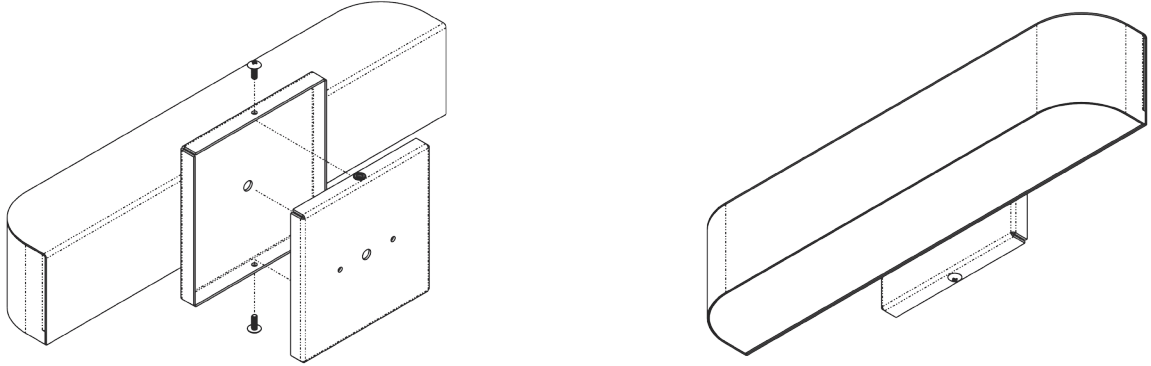

Dimensions			
Cat#	A	B	C
CL-3061	18	3" 1/2	3" 1/2

Cat #	Input Power	Lumen Output	LPW	Color Temp. (CCT)	CRI	Rated Life (L70)	Input Voltage	HID Equivalent
CL-3061-10CLED	15W	1,914	191	5000K	70+	>200,000	120-277V	50W HPS
CL-3061-15CLED	20W	2,481	165	5000K	70+	>200,000	120-277V	70W HPS
CL-3061-20CLED	25W	2,935	146	5000K	70+	>200,000	120-277V	100W HPS

Proudly Manufactured and Assembled in the USA