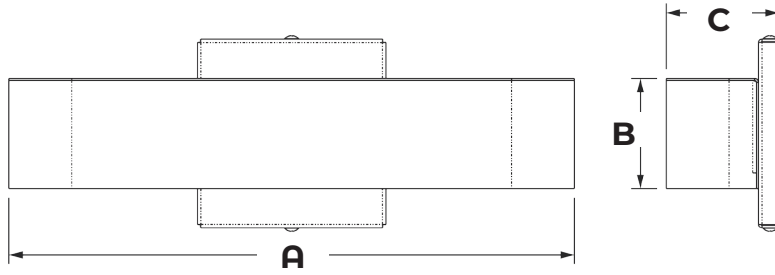

Dimensions			
Cat#	A	B	C
CL-3061	18	3" 1/2	3" 1/2

Cat #	Input Power	Lumen Output	LPW	Color Temp. (CCT)	CRI	Rated Life (L70)	Input Voltage	HID Equivalent
CL-3061-10CLED	15W	1,914	191	5000K	70+	>200,000	120-277V	50W HPS
CL-3061-15CLED	20W	2,481	165	5000K	70+	>200,000	120-277V	70W HPS
CL-3061-20CLED	25W	2,935	146	5000K	70+	>200,000	120-277V	100W HPS

Proudly Manufactured and Assembled in the USA