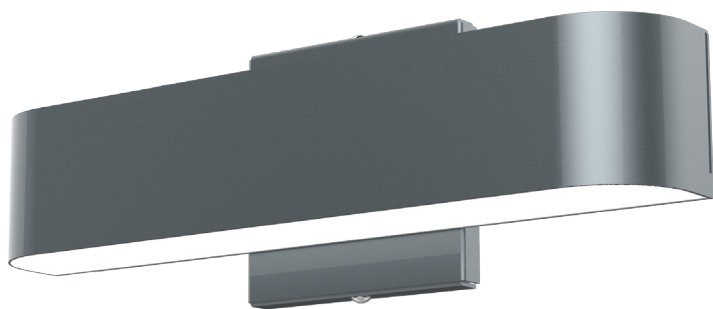

CL-3061 Wall Vanity Light, Adds a touch of modern and elegance to your interiors. Available in multiple finishes to choose from to suit desired requirements. CL-3061 Vanity is commonly Installed in Bathrooms, Powder Rooms, Hallways. CL-3061 is 100% manufactured in the USA.

Construction

- Housing is heavy-Gauge Aluminum
- 3 Mil Powder Coat Finish.
- Frosted Acrylic Lens (Standard)
- Silicone Gasket to prevent leakage and provide weather-tight protection.
- Mounting: Over 4" "J" Box.