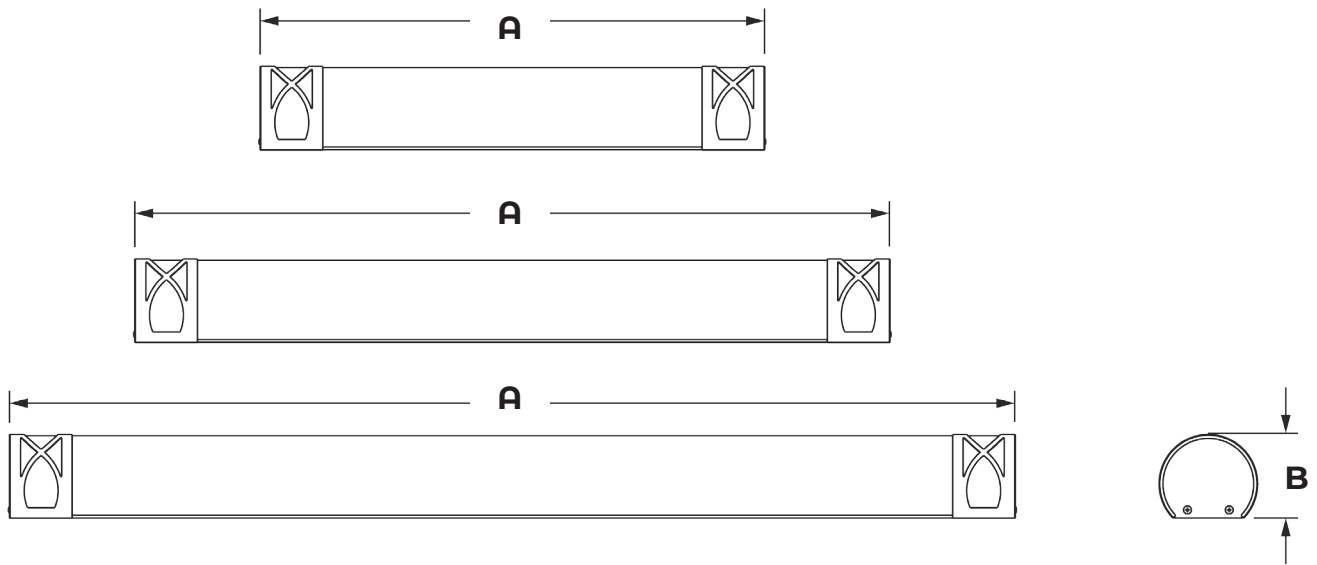

CONSTRUCTION

- Aluminum End Caps
- 3 Mills Powder Coating
- **Opal Acrylic Lens** (Standard)

Example: CL-3068-2-CLA-10CLEd-30K-80CRI-MV-BLK-WM

Cat #	Length	End Cap Design	Wattage	Color Temp.	CRI	Voltage	Finish	Mounting	Options
CL-3068	24" (2)	Classic (CLA)	10W (10CLEd)	3000K (30K)	80CRI (80CRI)	120-277V (MV)	Black (BLK) White (TWHT) Silver (SLR) Bronze (BRZ) Graphite (GPH) Custom (CST) Brushed Aluminum (BSH-A)	Wall Mount (WM)	Micro Wave Sensor (MWS)
	-----		20W	4000K	90CRI				
	36" (3)	Floral (FLR)	(20CLEd)	(40K)	(90CRI)				
	-----		30W	5000K					
	48" (4)	Leaf (LF)	(30CLEd)	(50K)					
		Majestic (MJT)	40W (40CLEd)						
			50W (50CLEd)						
		Triangle (TRI)	60W (60CLEd)						