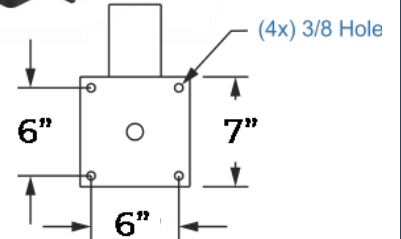

CLP-BULL HORN ARMS

BULL HORN ARMS

DESIGN - QUALITY

Crystal 
Lighting

BHR

BULL HORN ROUND ARMS

Bull Horn Round are constructed with Rugged Steel. Arms length available at 10", 15" and 24" Long, Mounting over 2" 3/8, 3", 3 1/2, 4", 4 1/2 or 5" O.D, Standard Finish Bronze.

BHR-D180

BHR-T180

BHR-T120

BHR-Q90

CAT#	EPA
BHR-D180-15	.97
BHR-T180-15	1.14
BHR-T120-15	.85
BHR-Q90-15	1.44
BHR-D180-24	1.26
BHR-T180-24	1.44
BHR-T120-24	1.07
BHR-Q90-24	1.44

Example: (BHR-D180-15-238-BZ)

CAT #	DIMENTION Tenon-Tenon (A)	MOUNTING (Over)	FINISH
BHR-D180 (BHR-D180)	15" (15)	2" 3/8 (238)	BLACK (BLK)
BHR-D180 (BHR-T180)	24" (24)	3" (3)	WHITE (WH)
BHR-D180 (BHR-T120)		3" 1/2 (312)	BRONZE (BRZ)
BHR-D180 (BHR-Q90)		4" (4)	SILVER (SIL)
		4 1/2	GRAPHITE (GPH)
		5" (5)	MARINE GRADE (MG)

BH

BULL HORN ARMS

Example: (BH-WM-10-SGL-BZ)

CAT #	LENGTH Tenon-Tenon (A)	MOUNTING	POLE DIM. (Mount Over)	FINISH
90° Wall Mount Bull Horn (90-WMB)	10" (10)	90-WMB Single (SGL)	Wall Mount	Black (BLK) White (WH)
Bull Horn Wall Mount (BH-WM)	15" (15) 24" (24)	BH-WM Single (SGL)	Wall Mount	Bronze (BRZ) Silver (SIL)
Bull Horn Pole Mount (BH-PM)		BH-PM Single (SGL) Double (D180)		Graphite (GPH) Marine Grade (MG)
Bull Horn Square Pole Clamp Mount (BH-SPCM)		BH-SPCM Single (SGL) Double (D180)	2"3/8 (238)	
Bull Horn Round Pole Clamp Mount (BH-RPCM)		BH-RPCM Single (SGL) Double (D180)	3" (3) 4" (4) 5" (5) 6" (6)	