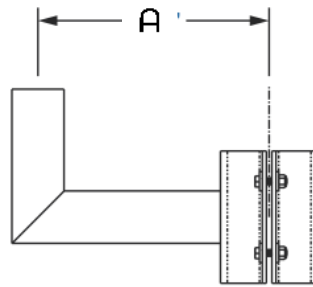

CLP-BULL HORN ARMS

BULL HORN ARMS

DESIGN - QUALITY

Crystal 
Lighting

BHR

BULL HORN ROUND ARMS

Bull Horn Round are constructed with Rugged Steel. Arms length available at 10", 15" and 24" Long, Mounting over 2" 3/8, 3", 3 1/2, 4", 4 1/2 or 5" O.D, Standard Finish Bronze.

BHR-D180

BHR-T180

BHR-T120

BHR-Q90

CAT#	EPA
BHR-D180-15	.97
BHR-T180-15	1.14
BHR-T120-15	.85
BHR-Q90-15	1.44
BHR-D180-24	1.26
BHR-T180-24	1.44
BHR-T120-24	1.07
BHR-Q90-24	1.44

Example: (BHR-D180-15-238-BZ)

CAT #	DIMENTION Tenon-Tenon (A)	MOUNTING (Over)	FINISH
BHR-D180 (BHR-D180)	15" (15)	2" 3/8 (238)	BLACK (BLK)
BHR-D180 (BHR-T180)	24" (24)	3" (3)	WHITE (WH)
BHR-D180 (BHR-T120)		3" 1/2 (312)	BRONZE (BRZ)
BHR-D180 (BHR-Q90)		4" (4)	SILVER (SIL)
		4 1/2	GRAPHITE (GPH)
		5" (5)	MARINE GRADE (MG)

BH

BULL HORN ARMS

Example: (BH-WM-10-SGL-BZ)

CAT #	LENGTH Tenon-Tenon (A)	MOUNTING	POLE DIM. (Mount Over)	FINISH
90° Wall Mount Bull Horn (90-WMB)	10" (10)	90-WMB Single (SGL)	Wall Mount	Black (BLK) White (WH)
Bull Horn Wall Mount (BH-WM)	15" (15) 24" (24)	BH-WM Single (SGL)	Wall Mount	Bronze (BRZ) Silver (SIL)
Bull Horn Pole Mount (BH-PM)		BH-PM Single (SGL) Double (D180)		Graphite (GPH) Marine Grade (MG)
Bull Horn Square Pole Clamp Mount (BH-SPCM)		BH-SPCM Single (SGL) Double (D180)	2"3/8 (238)	
Bull Horn Round Pole Clamp Mount (BH-RPCM)		BH-RPCM Single (SGL) Double (D180)	3" (3) 4" (4) 5" (5) 6" (6)	