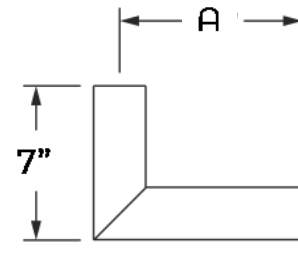

CLP-BULL HORN ARMS

BULL HORN ARMS

DESIGN - QUALITY

Crystal 
Lighting

BHR

BULL HORN ROUND ARMS

Bull Horn Round are constructed with Rugged Steel. Arms length available at 10", 15" and 24" Long, Mounting over 2" 3/8, 3", 3 1/2, 4", 4 1/2 or 5" O.D, Standard Finish Bronze.

BHR-D180

BHR-T180

BHR-T120

BHR-Q90

CAT#	EPA
BHR-D180-15	.97
BHR-T180-15	1.14
BHR-T120-15	.85
BHR-Q90-15	1.44
BHR-D180-24	1.26
BHR-T180-24	1.44
BHR-T120-24	1.07
BHR-Q90-24	1.44

Example: (BHR-D180-15-238-BZ)

CAT #	DIMENTION Tenon-Tenon (A)	MOUNTING (Over)	FINISH
BHR-D180 (BHR-D180)	15" (15)	2" 3/8 (238)	BLACK (BLK)
BHR-D180 (BHR-T180)	24" (24)	3" (3)	WHITE (WH)
BHR-D180 (BHR-T120)		3" 1/2 (312)	BRONZE (BRZ)
BHR-D180 (BHR-Q90)		4" (4)	SILVER (SIL)
		4 1/2	GRAPHITE (GPH)
		5" (5)	MARINE GRADE (MG)

BH

BULL HORN ARMS

Example: (BH-WM-10-SGL-BZ)

CAT #	LENGTH Tenon-Tenon (A)	MOUNTING	POLE DIM. (Mount Over)	FINISH
90° Wall Mount Bull Horn (90-WMB)	10" (10)	90-WMB Single (SGL)	Wall Mount	Black (BLK) White (WH)
Bull Horn Wall Mount (BH-WM)	15" (15) 24" (24)	BH-WM Single (SGL)	Wall Mount	Bronze (BRZ) Silver (SIL)
Bull Horn Pole Mount (BH-PM)		BH-PM Single (SGL) Double (D180)		Graphite (GPH) Marine Grade (MG)
Bull Horn Square Pole Clamp Mount (BH-SPCM)		BH-SPCM Single (SGL) Double (D180)	2"3/8 (238)	
Bull Horn Round Pole Clamp Mount (BH-RPCM)		BH-RPCM Single (SGL) Double (D180)	3" (3) 4" (4) 5" (5) 6" (6)	