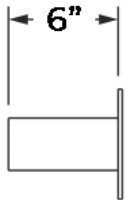

CLP-BULL HORN ARMS

BULL HORN ARMS

DESIGN - QUALITY

Crystal 
Lighting

BHR

BULL HORN ROUND ARMS

Bull Horn Round are constructed with Rugged Steel. Arms length available at 10", 15" and 24" Long, Mounting over 2" 3/8, 3", 3 1/2, 4", 4 1/2 or 5" O.D, Standard Finish Bronze.

BHR-D180

BHR-T180

BHR-T120

BHR-Q90

CAT#	EPA
BHR-D180-15	.97
BHR-T180-15	1.14
BHR-T120-15	.85
BHR-Q90-15	1.44
BHR-D180-24	1.26
BHR-T180-24	1.44
BHR-T120-24	1.07
BHR-Q90-24	1.44

Example: (BHR-D180-15-238-BZ)

CAT #	DIMENTION Tenon-Tenon (A)	MOUNTING (Over)	FINISH
BHR-D180 (BHR-D180)	15" (15)	2" 3/8 (238)	BLACK (BLK)
BHR-D180 (BHR-T180)	24" (24)	3" (3)	WHITE (WH)
BHR-D180 (BHR-T120)		3" 1/2 (312)	BRONZE (BRZ)
BHR-D180 (BHR-Q90)		4" (4)	SILVER (SIL)
		4 1/2	GRAPHITE (GPH)
		5" (5)	MARINE GRADE (MG)

BH

BULL HORN ARMS

Example: (BH-WM-10-SGL-BZ)

CAT #	LENGTH Tenon-Tenon (A)	MOUNTING	POLE DIM. (Mount Over)	FINISH
90° Wall Mount Bull Horn (90-WMB)	10" (10)	90-WMB Single (SGL)	Wall Mount	Black (BLK) White (WH)
Bull Horn Wall Mount (BH-WM)	15" (15) 24" (24)	BH-WM Single (SGL)	Wall Mount	Bronze (BRZ) Silver (SIL)
Bull Horn Pole Mount (BH-PM)		BH-PM Single (SGL) Double (D180)		Graphite (GPH) Marine Grade (MG)
Bull Horn Square Pole Clamp Mount (BH-SPCM)		BH-SPCM Single (SGL) Double (D180)	2"3/8 (238)	
Bull Horn Round Pole Clamp Mount (BH-RPCM)		BH-RPCM Single (SGL) Double (D180)	3" (3) 4" (4) 5" (5) 6" (6)	