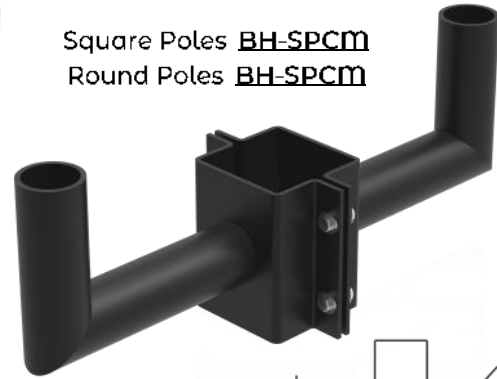

CLP-BULL HORN ARMS

BULL HORN ARMS

DESIGN - QUALITY

Crystal 
Lighting

BHR

BULL HORN ROUND ARMS

Bull Horn Round are constructed with Rugged Steel. Arms length available at 10", 15" and 24" Long, Mounting over 2" 3/8, 3", 3 1/2, 4", 4 1/2 or 5" O.D, Standard Finish Bronze.

BHR-D180

BHR-T180

BHR-T120

BHR-Q90

CAT#	EPA
BHR-D180-15	.97
BHR-T180-15	1.14
BHR-T120-15	.85
BHR-Q90-15	1.44
BHR-D180-24	1.26
BHR-T180-24	1.44
BHR-T120-24	1.07
BHR-Q90-24	1.44

Example: (BHR-D180-15-238-BZ)

CAT #	DIMENTION Tenon-Tenon (A)	MOUNTING (Over)	FINISH
BHR-D180 (BHR-D180)	15" (15)	2" 3/8 (238)	BLACK (BLK)
BHR-D180 (BHR-T180)	24" (24)	3" (3)	WHITE (WH)
BHR-D180 (BHR-T120)		3" 1/2 (312)	BRONZE (BRZ)
BHR-D180 (BHR-Q90)		4" (4)	SILVER (SIL)
		4 1/2	GRAPHITE (GPH)
		5" (5)	MARINE GRADE (MG)

BH

BULL HORN ARMS

Example: (BH-WM-10-SGL-BZ)

CAT #	LENGTH Tenon-Tenon (A)	MOUNTING	POLE DIM. (Mount Over)	FINISH
90° Wall Mount Bull Horn (90-WMB)	10" (10)	90-WMB Single (SGL)	Wall Mount	Black (BLK) White (WH)
Bull Horn Wall Mount (BH-WM)	15" (15) 24" (24)	BH-WM Single (SGL)	Wall Mount	Bronze (BRZ) Silver (SIL)
Bull Horn Pole Mount (BH-PM)		BH-PM Single (SGL) Double (D180)		Graphite (GPH) Marine Grade (MG)
Bull Horn Square Pole Clamp Mount (BH-SPCM)		BH-SPCM Single (SGL) Double (D180)	2"3/8 (238)	
Bull Horn Round Pole Clamp Mount (BH-RPCM)		BH-RPCM Single (SGL) Double (D180)	3" (3) 4" (4) 5" (5) 6" (6)	