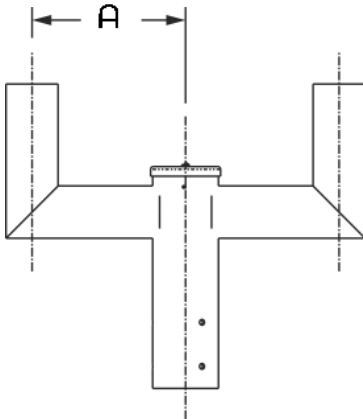

CLP-BULL HORN ARMS

BULL HORN ARMS

DESIGN - QUALITY

Crystal 
Lighting

BHR

BULL HORN ROUND ARMS

Bull Horn Round are constructed with Rugged Steel. Arms length available at 10", 15" and 24" Long, Mounting over 2" 3/8, 3", 3 1/2, 4", 4 1/2 or 5" O.D, Standard Finish Bronze.

BHR-D180

BHR-T180

BHR-T120

BHR-Q90

CAT#	EPA
BHR-D180-15	.97
BHR-T180-15	1.14
BHR-T120-15	.85
BHR-Q90-15	1.44
BHR-D180-24	1.26
BHR-T180-24	1.44
BHR-T120-24	1.07
BHR-Q90-24	1.44

Example: (BHR-D180-15-238-BZ)

CAT #	DIMENTION Tenon-Tenon (A)	MOUNTING (Over)	FINISH
BHR-D180 (BHR-D180)	15" (15)	2" 3/8 (238)	BLACK (BLK)
BHR-D180 (BHR-T180)	24" (24)	3" (3)	WHITE (WH)
BHR-D180 (BHR-T120)		3" 1/2 (312)	BRONZE (BRZ)
BHR-D180 (BHR-Q90)		4" (4)	SILVER (SIL)
		4 1/2	GRAPHITE (GPH)
		5" (5)	MARINE GRADE (MG)

BH

BULL HORN ARMS

Example: (BH-WM-10-SGL-BZ)

CAT #	LENGTH Tenon-Tenon (A)	MOUNTING	POLE DIM. (Mount Over)	FINISH
90° Wall Mount Bull Horn (90-WMB)	10" (10)	90-WMB Single (SGL)	Wall Mount	Black (BLK) White (WH)
Bull Horn Wall Mount (BH-WM)	15" (15) 24" (24)	BH-WM Single (SGL)	Wall Mount	Bronze (BRZ) Silver (SIL)
Bull Horn Pole Mount (BH-PM)		BH-PM Single (SGL) Double (D180)		Graphite (GPH) Marine Grade (MG)
Bull Horn Square Pole Clamp Mount (BH-SPCM)		BH-SPCM Single (SGL) Double (D180)	2"3/8 (238)	
Bull Horn Round Pole Clamp Mount (BH-RPCM)		BH-RPCM Single (SGL) Double (D180)	3" (3) 4" (4) 5" (5) 6" (6)	