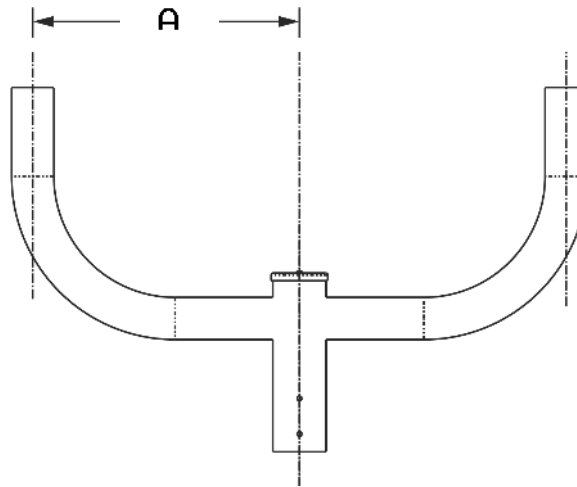

CLP-BULL HORN ARMS

BULL HORN ARMS

DESIGN - QUALITY

Crystal 
Lighting

BHR

BULL HORN ROUND ARMS

Bull Horn Round are constructed with Rugged Steel. Arms length available at 10", 15" and 24" Long, Mounting over 2" 3/8, 3", 3 1/2, 4", 4 1/2 or 5" O.D, Standard Finish Bronze.

BHR-D180

BHR-T180

BHR-T120

BHR-Q90

CAT#	EPA
BHR-D180-15	.97
BHR-T180-15	1.14
BHR-T120-15	.85
BHR-Q90-15	1.44
BHR-D180-24	1.26
BHR-T180-24	1.44
BHR-T120-24	1.07
BHR-Q90-24	1.44

Example: (BHR-D180-15-238-BZ)

CAT #	DIMENTION Tenon-Tenon (A)	MOUNTING (Over)	FINISH
BHR-D180 (BHR-D180)	15" (15)	2" 3/8 (238)	BLACK (BLK)
BHR-D180 (BHR-T180)	24" (24)	3" (3)	WHITE (WH)
BHR-D180 (BHR-T120)		3" 1/2 (312)	BRONZE (BRZ)
BHR-D180 (BHR-Q90)		4" (4)	SILVER (SIL)
		4 1/2	GRAPHITE (GPH)
		5" (5)	MARINE GRADE (MG)

BH

BULL HORN ARMS

Example: (BH-WM-10-SGL-BZ)

CAT #	LENGTH Tenon-Tenon (A)	MOUNTING	POLE DIM. (Mount Over)	FINISH
90° Wall Mount Bull Horn (90-WMB)	10" (10)	90-WMB Single (SGL)	Wall Mount	Black (BLK) White (WH)
Bull Horn Wall Mount (BH-WM)	15" (15) 24" (24)	BH-WM Single (SGL)	Wall Mount	Bronze (BRZ) Silver (SIL)
Bull Horn Pole Mount (BH-PM)		BH-PM Single (SGL) Double (D180)		Graphite (GPH) Marine Grade (MG)
Bull Horn Square Pole Clamp Mount (BH-SPCM)		BH-SPCM Single (SGL) Double (D180)	2"3/8 (238)	
Bull Horn Round Pole Clamp Mount (BH-RPCM)		BH-RPCM Single (SGL) Double (D180)	3" (3) 4" (4) 5" (5) 6" (6)	