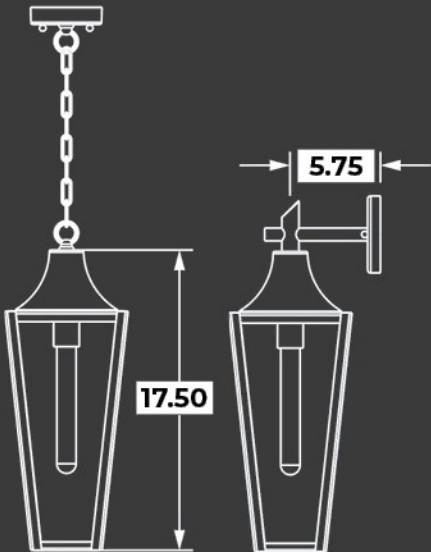

Rigel Series

Architectural Interior
LED Lighting

Rigel Designed to bright white transforming the appearance of locations such as, convention centers, shopping centers, museums, or the interior of an architectural setting that seeks a modern and sophisticated look.

Rigel

Wattage

LED Bulb

5W (60W Replacement) 600lms

Kelvin

2700K

Mounting

Pendant Mount

(Chain)

Wall Mount