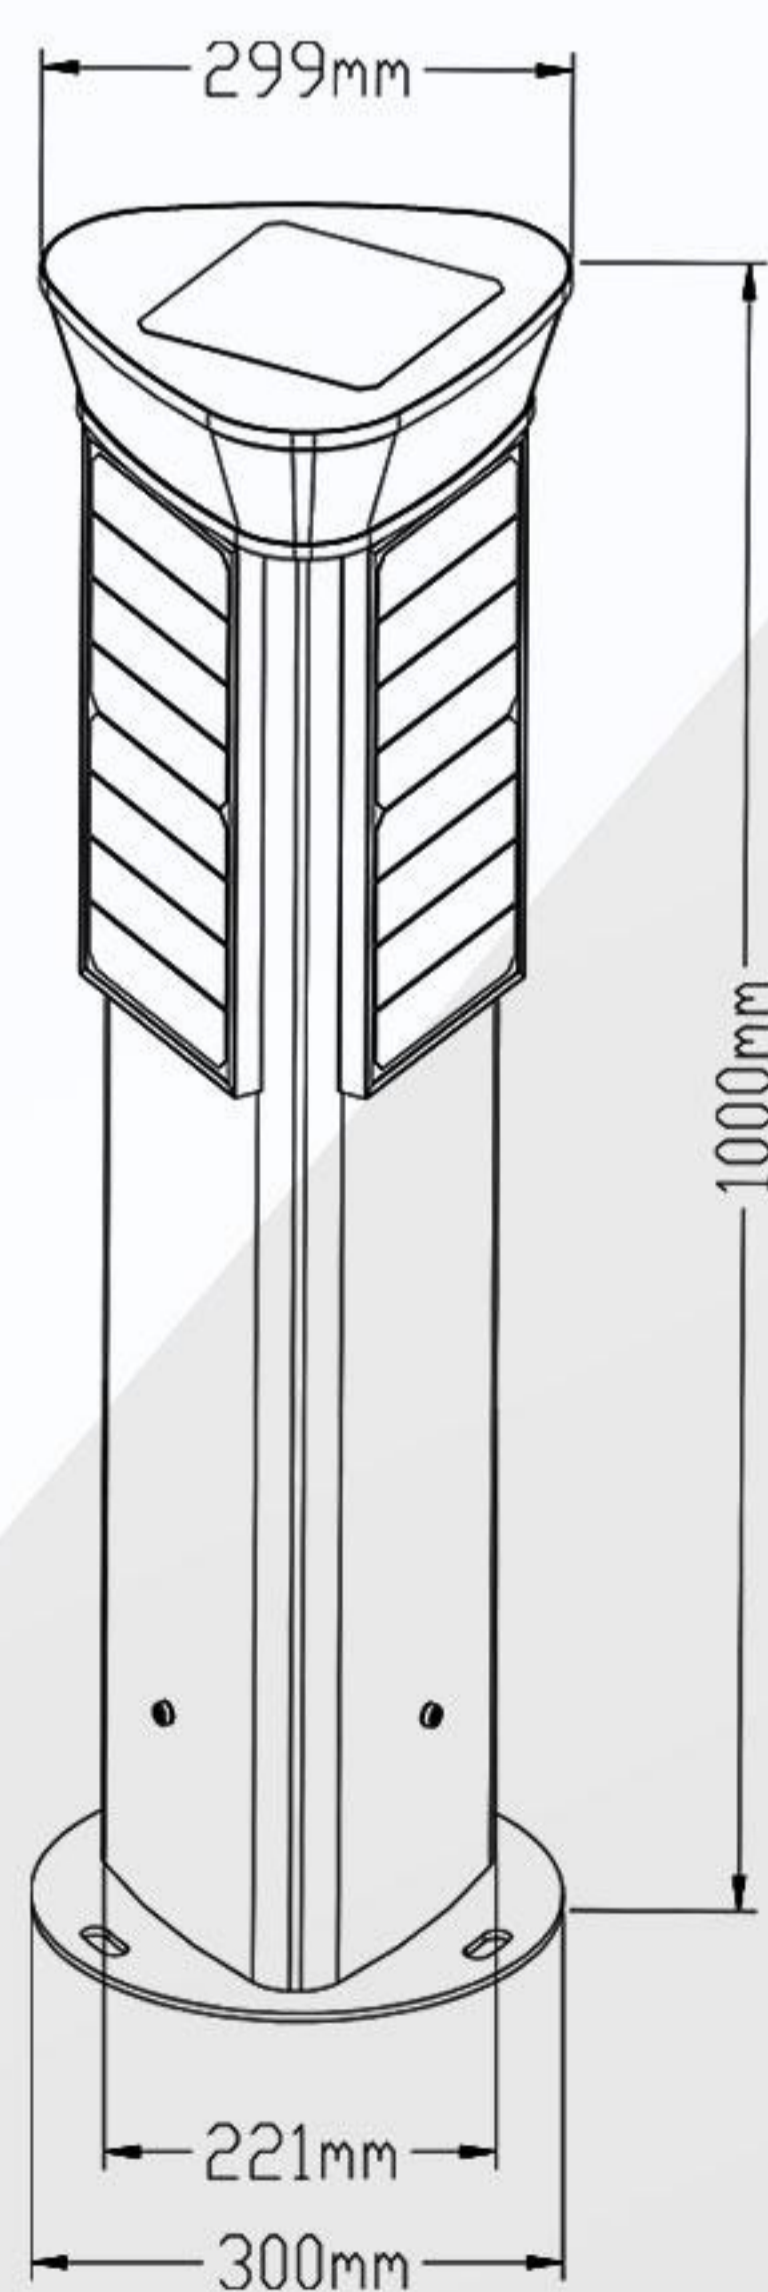

MINI HELIOS

MINI HELIOS

SPECIFICATIONS - **Mini-Helios**

Light Output	2000LM
Battery - Type	Newest-generation LIFEP04 battery
Battery Capacity	150WH
Solar Panel	70W
Solar Cells	Very High Efficiency-Proprietary Solar Cells
Solar Panel - Service Life	25Years
Recommended Pole Height	<1m
Working Time	>30hours
Dimensions (L x W x H)	1m x 0.36
Operating Temperature	-15°C + 70°C
Protection Rating	IP65

MINI HELIOS

ITEM	PARTS	QTY	PICTURE
1	Light body	1SET	
2	Instruction manual	1SET	
3	Remote controller	1SET	