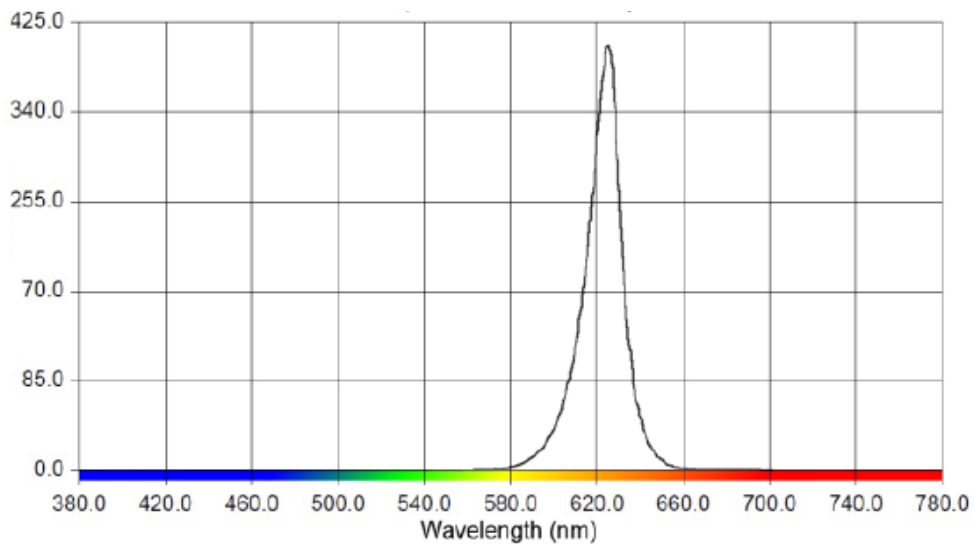

FED17TURTLE

FED23TURTLE

ITEM #	DESCRIPTION	COLOR TEMP	VOLTAGE	WATTS	LUMENS	BEAM ANGLE	HOURS	MOL (inches)	DIA (inches)	BASE TYPE	WARRANTY YEARS	CASE QTY
LA19TURTLE	A19 TURTLE LIGHT	630nm Red/Amber	120V	7.5	250	OMNI	25000	4.3	2.4	E26	5 YEARS	12
LP20TURTLE	P20 TURTLE LIGHT	630nm Red/Amber	120V	6	200	40	25000	3.4	2.5	E26	5 YEARS	12
LP30TURTLE	P30 TURTLE LIGHT	630nm Red/Amber	120V	10	300	40	25000	4.6	3.8	E26	5 YEARS	12
LP38TURTLE	P38 TURTLE LIGHT	630nm Red/Amber	120V	15	450	40	25000	5.2	4.8	E26	5 YEARS	12
FED17TURTLE	ED17 TURTLE LIGHT	590nm Amber	120V	14	110	OMNI	25000	5.4	2.2	E26	5 YEARS	12
FED23TURTLE	ED23 TURTLE LIGHT	590nm Amber	120V	25	200	OMNI	25000	7.6	3.0	E26	5 YEARS	12