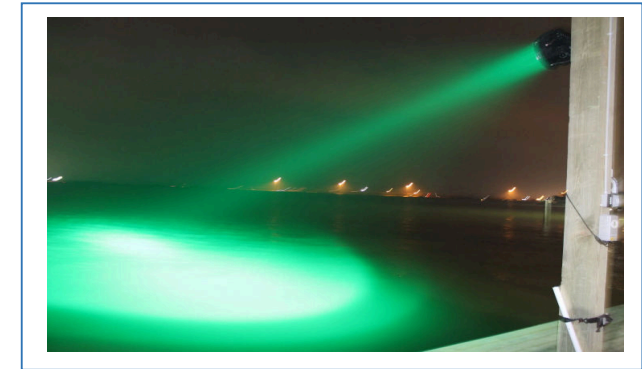

FEATURES

- Perfect for attracting fish
- Color Choices: green or blue
- Input voltage: 100-277 VAC
- High protection level up to IP68
- High impact resistance, meeting IK10
- Low EPA design, anti 17-level wind power
- High vibration resistance, meeting 3G standards
- Aluminum powder coated fixture
- 304 stainless steel mounting brackets and hardware
- LED Lifespan: 50,000 hours
- Warranty: 2 years (extendable to 5 years for continental non-fishing applications)
- Optimal mounting height: between 8 -15 feet above the water

APPLICATIONS

- Fishing lights
- Dock lights
- Pier lights

*Above Water Use Only

SPECIFICATIONS

Product Pictures												
Model No.	5H240G	5H320G	5H480G	5H720G	5H920G	5H1100G	5H240B	5H320B	5H480B	5H720B	5H920B	5H1100B
Power	240W	320W	480W	720W	920W	1,100W	240W	320W	480W	720W	920W	1,100W
Light Color	Green	Green	Green	Green	Green	Green	Blue	Blue	Blue	Blue	Blue	Blue
Voltage	100-277Vac	100-277Vac	100-277Vac	100-277Vac	100-277Vac	100-277Vac	100-277Vac	100-277Vac	100-277Vac	100-277Vac	100-277Vac	100-277Vac
Lumen	17,136 LM	22,848 LM	34,272 LM	51,408 LM	67,160 LM	80,850 LM	4,920 LM	6,560 LM	9,840 LM	14,760 LM	19,320 LM	23,430 LM
Beam Angle	16°/40°/60°/90°	16°/40°/60°/90°	16°/40°/60°/90°	16°/40°/60°/90°	16°/40°/60°	16°/40°/60°	16°/40°/60°/90°	16°/40°/60°/90°	16°/40°/60°/90°	16°/40°/60°/90°	16°/40°/60°	16°/40°/60°
Fixture Material	Aluminum	Aluminum	Aluminum	Aluminum	Aluminum	Aluminum	Aluminum	Aluminum	Aluminum	Aluminum	Aluminum	Aluminum
Fixture Color	Bronze(STD.)	Bronze(STD.)	Bronze(STD.)	Bronze(STD.)	Bronze(STD.)	Bronze(STD.)	Bronze(STD.)	Bronze(STD.)	Bronze(STD.)	Bronze(STD.)	Bronze(STD.)	Bronze(STD.)
Driver	Mean Well	Mean Well	Mean Well	Mean Well	Mean Well	Mean Well	Mean Well	Mean Well	Mean Well	Mean Well	Mean Well	Mean Well
Product Weight	13.8 kgs	13.8 kgs	14.9 kgs	20.7 kgs	28.9 kgs	33.0 kgs	13.8 kgs	13.8 kgs	14.9 kgs	20.7 kgs	28.9 kgs	33.0 kgs
IP Rating	IP68	IP68	IP68	IP68	IP68	IP68	IP68	IP68	IP68	IP68	IP68	IP68
EPA Rating	0.87 ft²	0.87 ft²	0.87 ft²	0.97 ft²	1.24 ft²	1.24 ft²	0.87 ft²	0.87 ft²	0.87 ft²	0.97 ft²	1.24 ft²	1.24 ft²
Operating Temp.	-30°C to +40°C	-30°C to +40°C	-30°C to +40°C	-30°C to +40°C	-30°C to +40°C	-30°C to +40°C	-30°C to +40°C	-30°C to +40°C	-30°C to +40°C	-30°C to +40°C	-30°C to +40°C	-30°C to +40°C
Average Lifespan	50,000 hours	50,000 hours	50,000 hours	50,000 hours	50,000 hours	50,000 hours	50,000 hours	50,000 hours	50,000 hours	50,000 hours	50,000 hours	50,000 hours
Warranty	2-year limited	2-year limited	2-year limited	2-year limited	2-year limited	2-year limited	2-year limited	2-year limited	2-year limited	2-year limited	2-year limited	2-year limited

*Product photos may not be to scale and are for general reference only.