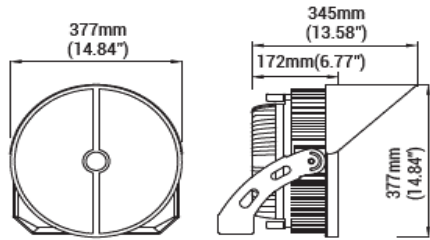

***Product photos may not be to scale and are for general reference only.**

DIMENSIONS

240W/320W/480W

720W

920W/1100W

ORDERING INFORMATION

Order Example: 5H480GLBR042

LED Fish Attracting Lights , 480W, Green Light Color, 100-277Vac, Bronze Finish, 40°