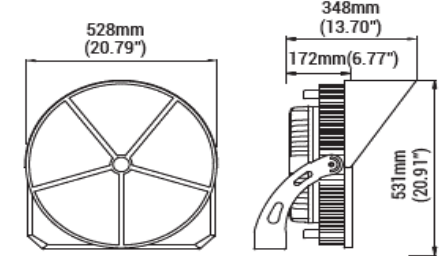

***Product photos may not be to scale and are for general reference only.**

DIMENSIONS

240W/320W/480W

720W

920W/1100W

ORDERING INFORMATION

Order Example: 5H480GLBR042

LED Fish Attracting Lights , 480W, Green Light Color, 100-277Vac, Bronze Finish, 40°