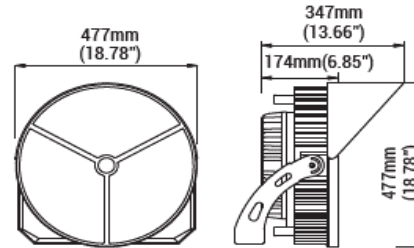

***Product photos may not be to scale and are for general reference only.**

DIMENSIONS

240W/320W/480W

720W

920W/1100W

ORDERING INFORMATION

Order Example: 5H480GLBR042

LED Fish Attracting Lights , 480W, Green Light Color, 100-277Vac, Bronze Finish, 40°