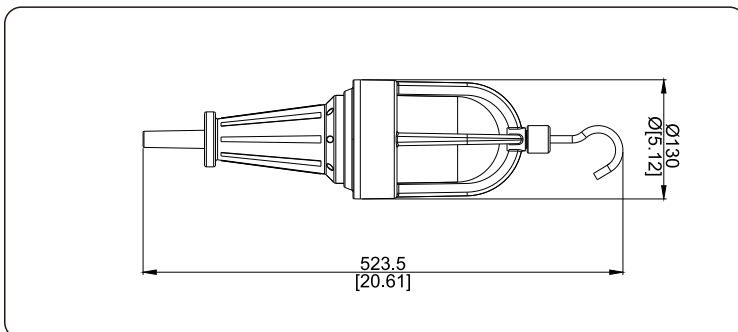

Packing Information

Model	Quantity/Carton	Packing Size(mm)	N.W(KG)	G.W(KG)
L	1	200×200×600	2.6	3
	4	595×500×525	13	14

Key Features

- Working Temperature: -40°C ~ +60°C..
- High durability and reliability.
- Long working wattage for energy saving.
- Light weight and reasonable size.
- High vibration and impact resistant.
- Completed automatic control.
- Lamp shield prevent shattering.
- Aluminum housing.
- Plug into standard outlets.
- Swivel hook for hanging and hands free operation.
- Portable and be moved easily.
- Hook to make installation extremely easy.
- Battery back up for emergency situation.
- Changeable light source and battery to make replacement super easy.

Notes

5W LED drop light is suitable for replacement at the locations with 600w to 100W traditional bulbs.

This explosion proof hand light operates on standard 120 Volts. This unit is available with either a 60-100 watt bulb for Class 1 Division 1 operation (Gases Vapors) or a 60 watt bulb for Class 2 Division 1 operations (Dusts).

Mechanical Structure

Unit:mm or inch

Installation Manual

WARNING

READ THIS INSTRUCTION CAREFULLY BEFORE INSTALLING. KEEP THIS INSTRUCTION FOR FUTURE REFERENCE.

Fixtures must be wired in accordance with the National electrical code and all applicable local codes. Proper grounding is required for safety.

THIS PRODUCT MUST BE INSTALLED IN ACCORDANCE WITH THE APPLICABLE INSTALLATION CODE BY A QUALIFIED ELECTRICIAN WHO IS FAMILIAR WITH THE CONSTRUCTION AND OPERATION OF THE PRODUCT AND THE HAZARDS INVOLVED.

Warning: Risk of fire or electric shock. High bay Light installation requires knowledge of luminaires and electrical systems. If not qualified, DO NOT try to install. Please contact an electrician.

Warning: Risk of fire or electric shock. Suitable for wet locations. Make sure the power is off prior to install.

Warning: Risk of fire or electric shock. Suitable for non-insulated surface and frame. DO NOT cover fixture with insulation liner or similar material.

Warning: DO NOT install in unstable, loose or breakable surfaces.

Warning: DO NOT let objects impact or exert force on the surface of the fixture.

WARNING
Risk of fire, Electric shock or personal injury
Before installation, turn off power!