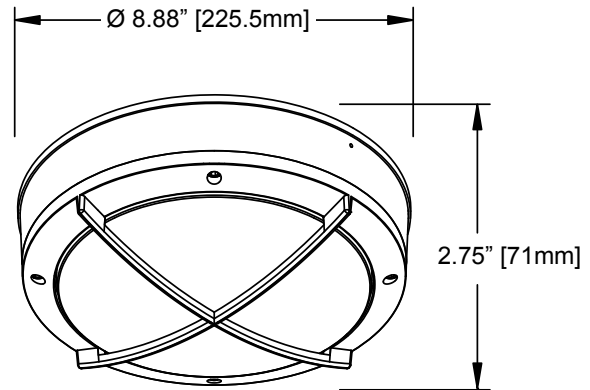

4421

120V

Catalog #:		Type
Project:		Date
Prepared by:		

9" Outdoor LED Bulkhead

DESCRIPTION

A modern take on a classic bulkhead. This series marries energy efficient, long-life LED technology with contemporary architectural styling. Suitable for use outdoors, these fixtures are perfect for general exterior lighting around entrances, stairways, walkways, corridors, parking areas, vehicle ramps, or anywhere that requires efficient lighting with a touch of style.

DESIGN FEATURES

Construction

- Heavy-duty aluminum die-cast housing with architectural finish

Electrical

- Operating voltage 120V
- Wet location rated, suitable for use outdoors
- 90CRI, 3000K
- 15W | 700Lm
- Operating temperature: -31°F (-35°C) to 122°F (50°C)

Installation

- Easy J-box surface mounting for simple installation
- Ceiling and wall mounting capabilities

Lens

- Gasketed frosted acrylic lens protects LEDs and diffuses glare while allowing for optimum lumen output

Dimensions

- Ø 8.88" x 2.75" depth

Finish

- Black, brushed aluminum, or oil-rubbed bronze

Certifications

- cCSAus for wet location
- Limited 5 year warranty