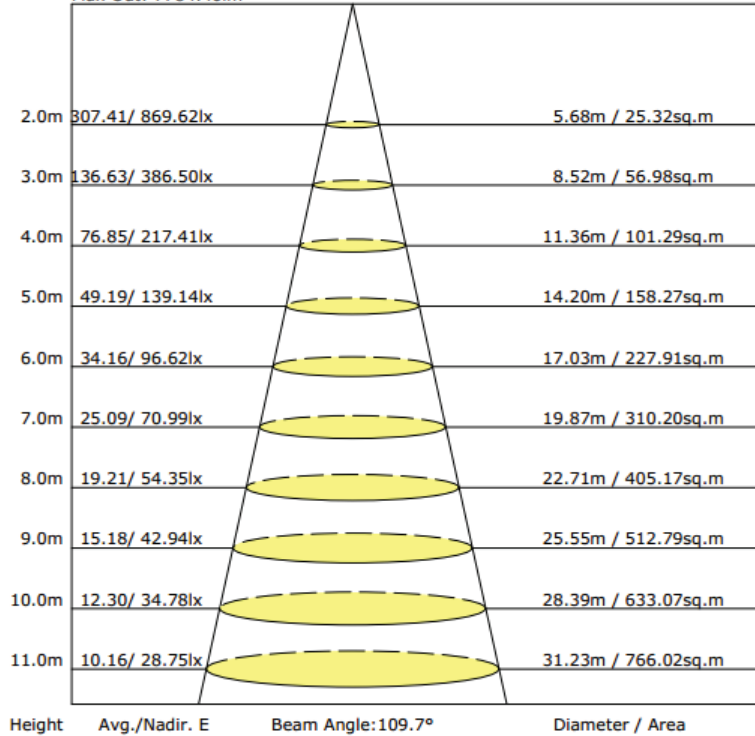

Photometric Data

Luminous Intensity Distribution Curve

The Average Illuminance Effective Figure

Flux Out: 7784.40lm

LED UFO HIGH BAY

FEATHER™

UFO High Bay

SKU: 156191