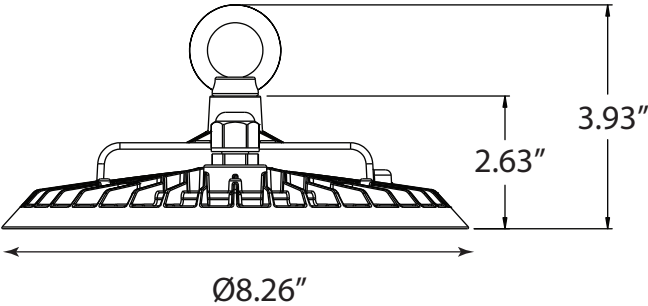

Dimensions