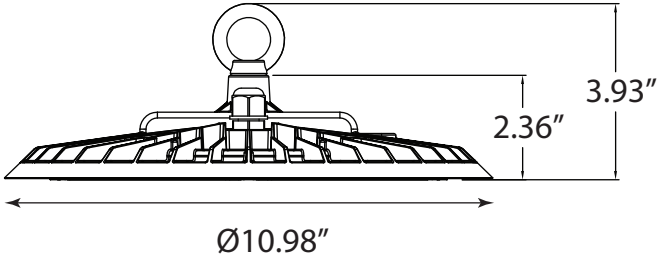

Dimensions