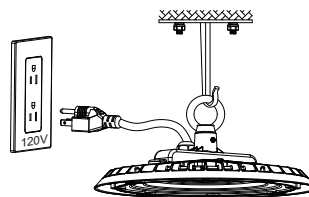

A.Hook Mount:

1. Please screw the lifting ring into the high bay light fixture, then tighten firmly.(Figure 1)
2. Please hang the fixture into the lifting hook or chain and protect it from falling. (Figure 2)
3. After installation, please wire in accordance with local connection standard and make sure there is a good joint protective measures.

Figure 1

Figure 2

FEATHER™

UFO High Bay

Notice For User

- Please turn off power before install or change assembly parts.
- The input voltage and lamps should be matched, after connecting the power line, Please make sure the wiring section is insulated.
- No-professionals, must not install and disassemble the lamps.