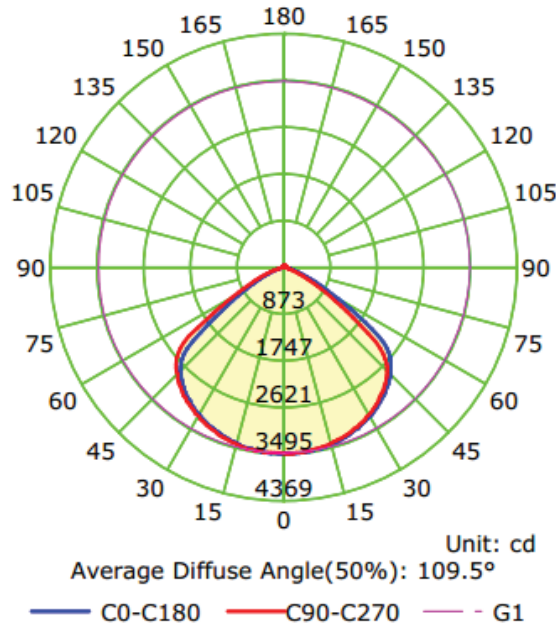

Photometric Data

Luminous Intensity Distribution Curve

The Average Illuminance Effective Figure

Flux Out: 7784.40lm

LED UFO HIGH BAY

FEATHER™

UFO High Bay

SKU: 156191