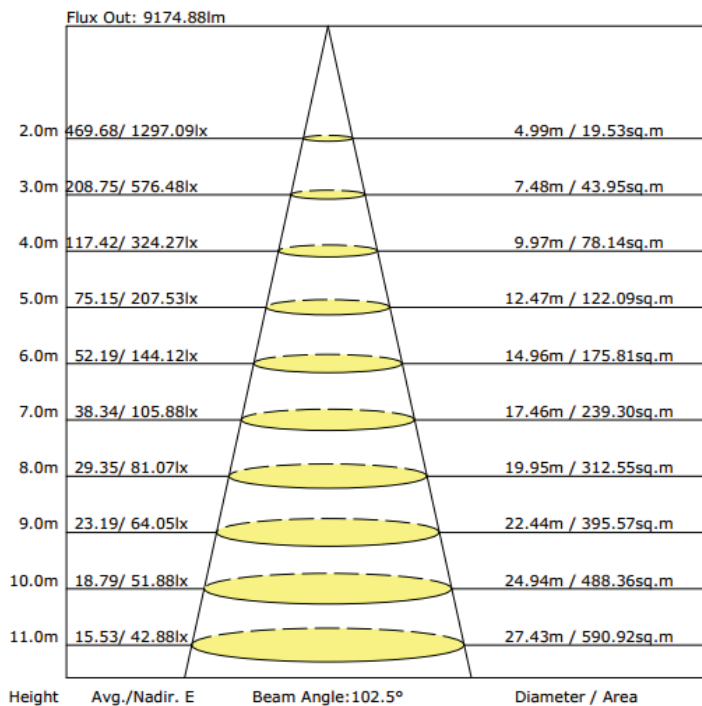

Photometric Data

Luminous Intensity Distribution Curve

The Average Illuminance Effective Figure

Flux Out: 7784.40lm

LED UFO HIGH BAY

FEATHER™

UFO High Bay

SKU: 156191

Photometric Data

INTENSITY DISTRIBUTION DIAGRAM
IN C PLANS

The Average Illuminance Effective Figure

LED UFO HIGH BAY

FEATHER™

UFO High Bay

Installation

Cautions: