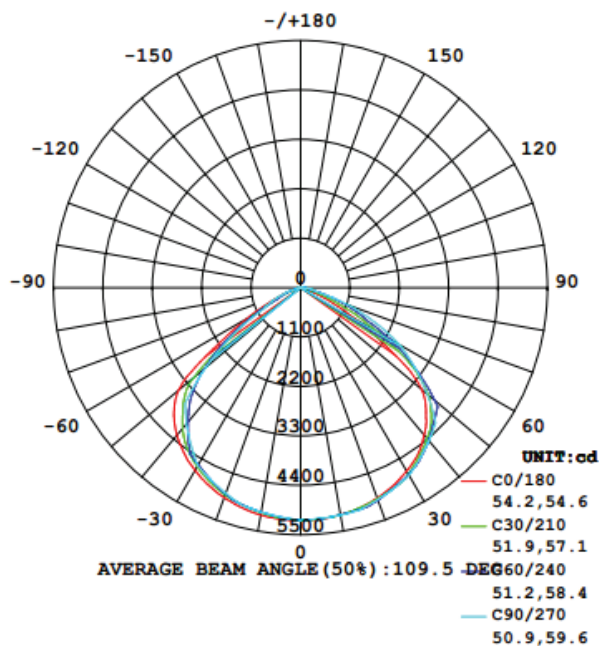

FEATHER™

UFO High Bay

SKU: 156191

Photometric Data

INTENSITY DISTRIBUTION DIAGRAM
IN C PLANS