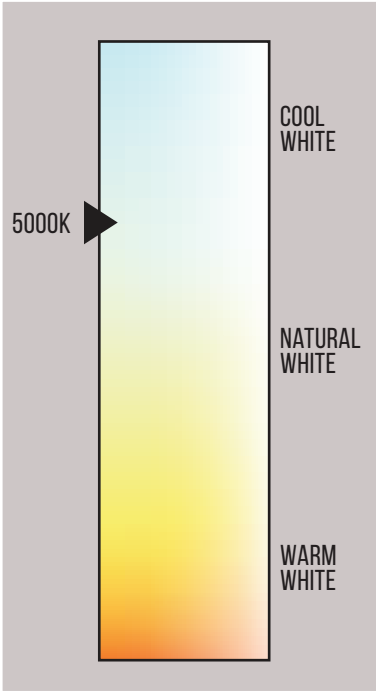

FEATHER™

UFO High Bay

Correlated Color Temperature (CCT)