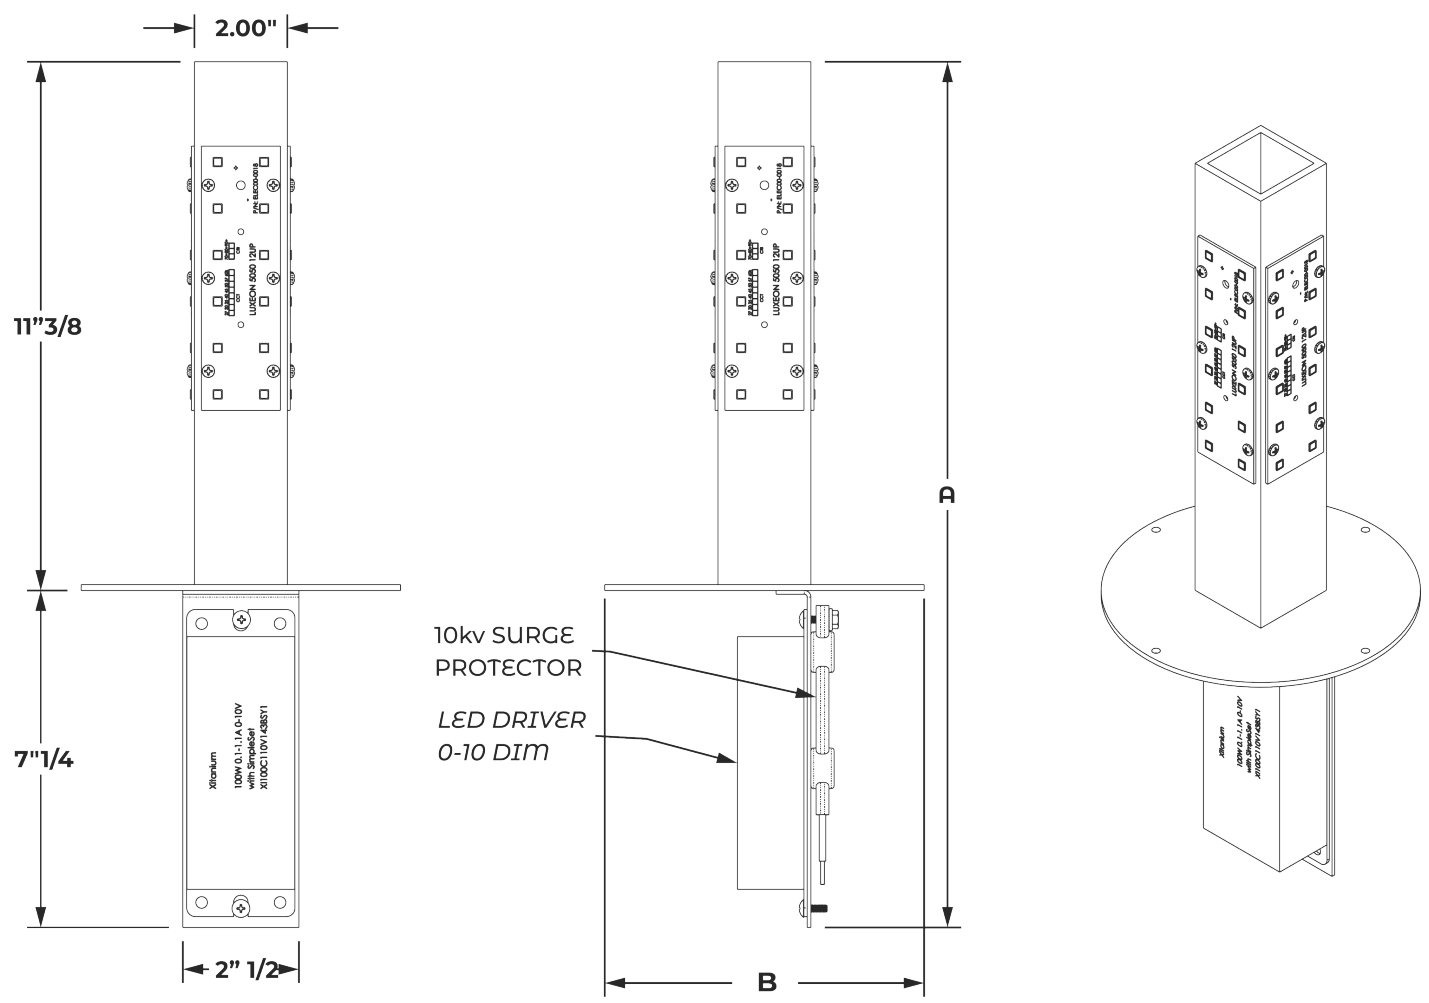

Construction:

- Aluminum 6063 for best thermal dissipation
- 3 mil Powder Coating (White)

Optic Distribution.

Type 3 (T3)

Type 5 (T5)

Example: ACRN-LRET-20CLED-T5-40K-MV-WH-WA

ACRN-LRET						
Cat #	Wattage	DISTRIBUTION	Color Temp.	Voltage	Color	Options
ACRN-LRET	20W (20CLED) 40W (40CLED) 60W (60CLED) 80W (80CLED)	TYPE 3 (T3) TYPE 5 (T5)	3000K (30K) 4000K (40K) 5000K (50K)	120-277V (MV)	White (WH)	Wattage Adjuster (WA)

Dimensions			
Cat#	A	B	C
ACRN-LRET	18" 5/8	6" 7/8	

Cat #	Input Power	Lumen Output	LPW	Color Temp. (CCT)	CRI	Rated Life (L70)	Input Voltage	HID Equivalent	HID Equivalent
ACRN-LRET-20CLED	25W	3,650	182	5000K	70+	>200,000	120-277V	50/60HZ	70W MH
ACRN-LRET-40CLED	45W	6,492	162	5000K	70+	>200,000	120-277V	50/60HZ	100W HPS
ACRN-LRET-60CLED	65W	8,539	142	5000K	70+	>200,000	120-277V	50/60HZ	100W PSMH
ACRN-LRET-80CLED	85W	10,841	135	5000K	70+	>200,000	120-277V	50/60HZ	150W HPS