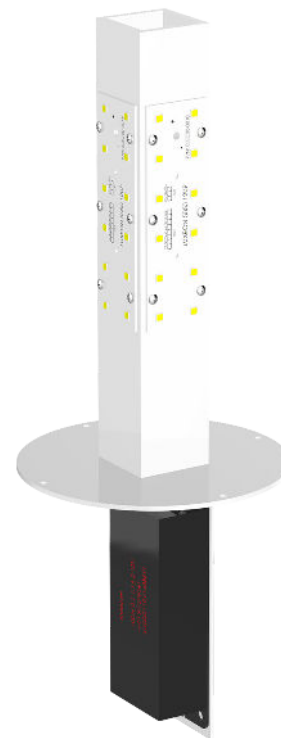

ACRN-LRET Designed to Retrofit HID ACORN Luminaires for Campuses, Parks and Retail Applications. ACRN-LRET Can be mounted below the HID reflector to provide full cutoff -10 Year / 100, 000hrs Limited warranty

Construction:

- Aluminum 6063 for best thermal dissipation
- 3 mil Powder Coating (White)

Optic Distribution.

Example: ACRN-LRET-20CLED-T5-40K-MV-WH-WA

ACRN-LRET						
Cat #	Wattage	DISTRIBUTION	Color Temp.	Voltage	Color	Options
ACRN-LRET	20W (20CLED) 40W (40CLED) 60W (60CLED) 80W (80CLED)	TYPE 3 (T3) TYPE 5 (T5)	3000K (30K) 4000K (40K) 5000K (50K)	120-277V (MV)	White (WH)	Wattage Adjuster (WA)

Dimensions			
Cat#	A	B	C
ACRN-LRET	18" 5/8	6" 7/8	

Cat #	Input Power	Lumen Output	LPW	Color Temp. (CCT)	CRI	Rated Life (L70)	Input Voltage	HID Equivalent	HID Equivalent
ACRN-LRET-20CLED	25W	3,650	182	5000K	70+	>200,000	120-277V	50/60HZ	70W MH
ACRN-LRET-40CLED	45W	6,492	162	5000K	70+	>200,000	120-277V	50/60HZ	100W HPS
ACRN-LRET-60CLED	65W	8,539	142	5000K	70+	>200,000	120-277V	50/60HZ	100W PSMH
ACRN-LRET-80CLED	85W	10,841	135	5000K	70+	>200,000	120-277V	50/60HZ	150W HPS