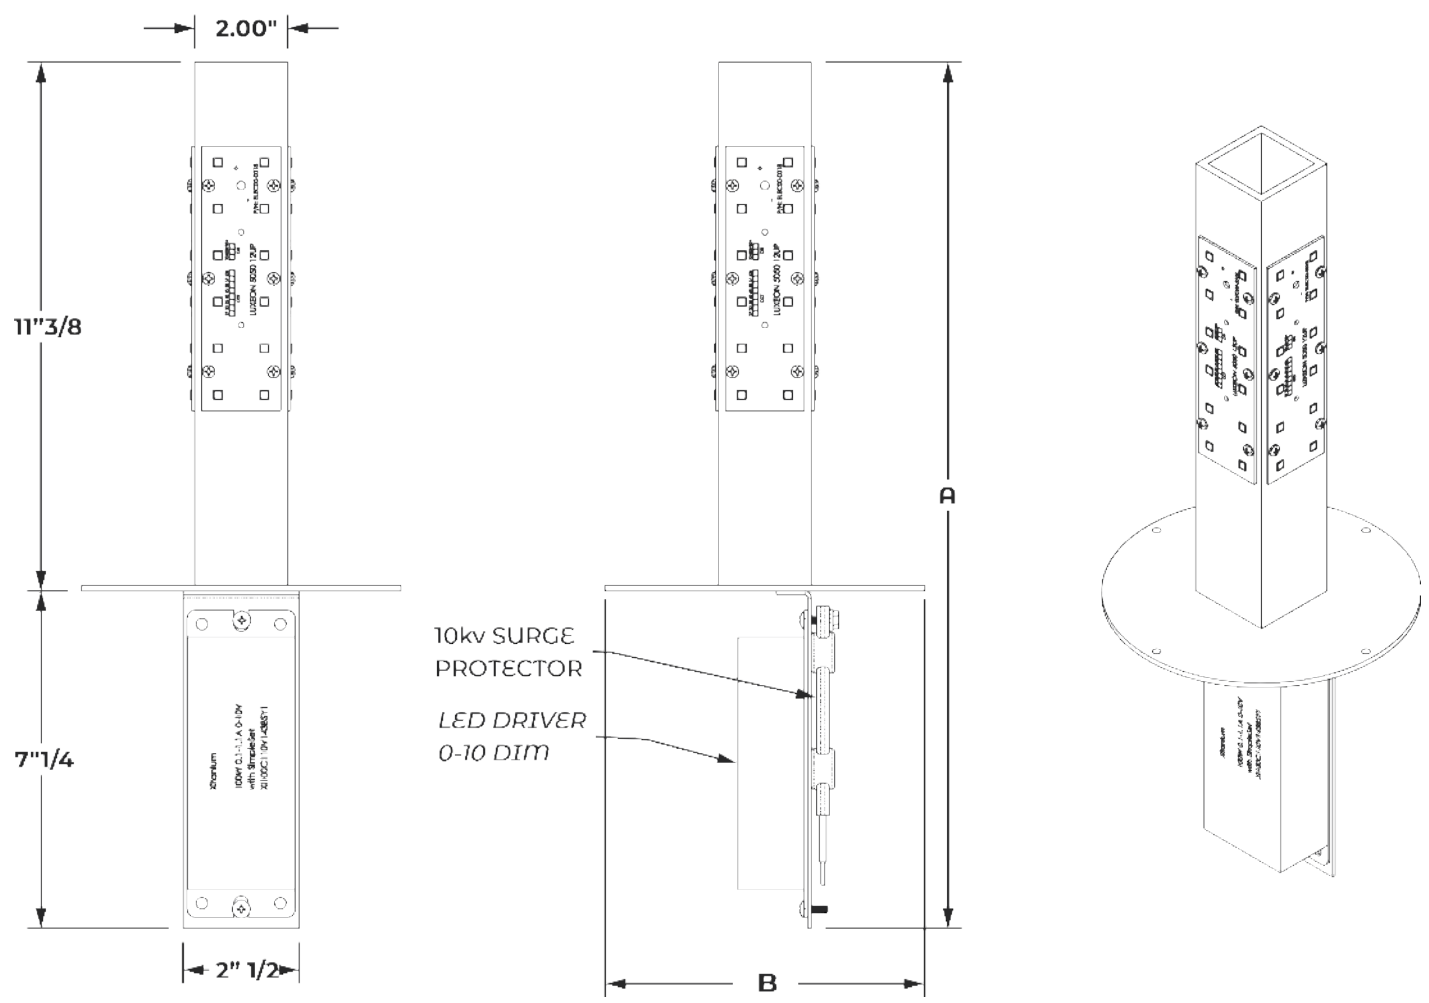

Construction:

- Aluminum 6063 for best thermal dissipation
- 3 mil Powder Coating (White)

Optic Distribution.

Example: ACRN-LRET-20CLED-T5-40K-MV-WH-WA

ACRN-LRET						
Cat #	Wattage	DISTRIBUTION	Color Temp.	Voltage	Color	Options
ACRN-LRET	20W (20CLED) 40W (40CLED) 60W (60CLED) 80W (80CLED)	TYPE 3 (T3) TYPE 5 (T5)	3000K (30K) 4000K (40K) 5000K (50K)	120-277V (MV)	White (WH)	Wattage Adjuster (WA)

Dimensions			
Cat#	A	B	C
ACRN-LRET	18" 5/8	6" 7/8	

Cat #	Input Power	Lumen Output	LPW	Color Temp. (CCT)	CRI	Rated Life (L70)	Input Voltage	HID Equivalent	HID Equivalent
ACRN-LRET-20CLED	25W	3,650	182	5000K	70+	>200,000	120-277V	50/60HZ	70W MH
ACRN-LRET-40CLED	45W	6,492	162	5000K	70+	>200,000	120-277V	50/60HZ	100W HPS
ACRN-LRET-60CLED	65W	8,539	142	5000K	70+	>200,000	120-277V	50/60HZ	100W PSMH
ACRN-LRET-80CLED	85W	10,841	135	5000K	70+	>200,000	120-277V	50/60HZ	150W HPS