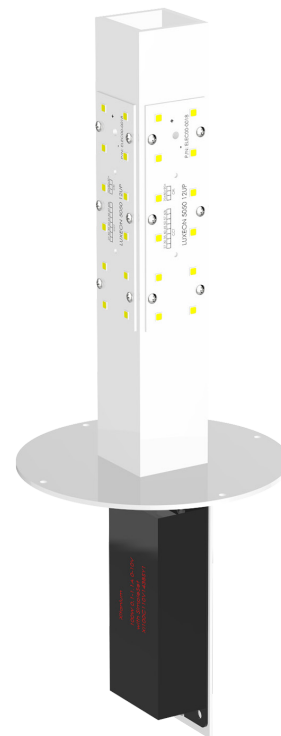

ACRN-LRET Designed to Retrofit HID ACORN Luminaires for Campuses, Parks and Retail Applications. ACRN-LRET Can be mounted below the HID reflector to provide full cutoff
 -10 Year / 100, 000hrs Limited warranty

Construction:

- Aluminum 6063 for best thermal dissipation
- 3 mil Powder Coating (White)

Optic Distribution.

Type 3 (T3)

Type 5 (T5)

Example: ACRN-LRET-20CLED-T5-40K-MV-WH-WA

ACRN-LRET						
Cat #	Wattage	DISTRIBUTION	Color Temp.	Voltage	Color	Options
ACRN-LRET	20W (20CLED) 40W (40CLED) 60W (60CLED) 80W (80CLED)	TYPE 3 (T3) TYPE 5 (T5)	3000K (30K) 4000K (40K) 5000K (50K)	120-277V (MV)	White (WH)	Wattage Adjuster (WA)

Dimensions			
Cat#	A	B	C
ACRN-LRET	18" 5/8	6" 7/8	

Cat #	Input Power	Lumen Output	LPW	Color Temp. (CCT)	CRI	Rated Life (L70)	Input Voltage	HID Equivalent	HID Equivalent
ACRN-LRET-20CLED	25W	3,650	182	5000K	70+	>200,000	120-277V	50/60HZ	70W MH
ACRN-LRET-40CLED	45W	6,492	162	5000K	70+	>200,000	120-277V	50/60HZ	100W HPS
ACRN-LRET-60CLED	65W	8,539	142	5000K	70+	>200,000	120-277V	50/60HZ	100W PSMH
ACRN-LRET-80CLED	85W	10,841	135	5000K	70+	>200,000	120-277V	50/60HZ	150W HPS