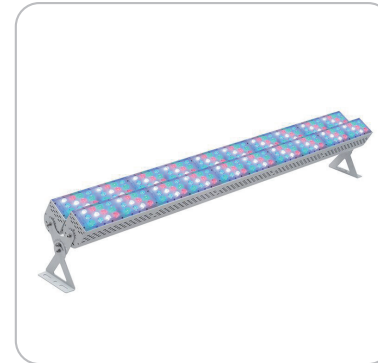

ETL cETL Listed RGB RGBW Flood Light

PRODUCT DESCRIPTION

The RGB ,RGBW flood light wall washers with unique housing design and Utility model patented,can be used as landscape light,architectural lighting . The lens are anti-glare optics and 15°,25°,40°,60°, 90°beam angle optional.

FEATURES

- 1.ETL cETL certificated.
- 2.Patented fixture design and excellent heat dissipation design.
3. Universal AC100~277V operation.
- 4.Wide radiation angle, huge lighting area.
- 5.DMX control ,Wireless control and App control optional.
- 6.Outdoor using waterproof IP67.

Specification

Model No.	Power (W)	LED Chip	Control Method	Voltage	Size (mm)	Beam angle	Housing color	Certification
LT-F50W	50W	RGB&RGBW	DMX	100-277V	285×106×85	15° 25° 40° 60° 90°	White/Black	ETL,cETL
LT-F100W	100W				570×106×85		White	
LT-F150W	150W				855×106×85		White	
Bracket -1	2 Rows Installation Bracket							
Bracket -2	3 Rows Installation Bracket							

Model No.	Power (W)	LED Chip	Control Method	Voltage	Size (mm)	Beam angle	Housing color
LT-F50W	50W	RGB&RGBW	DMX/APP/ Wireless	100-277V	285×106×85	15° 25° 40° 60° 90°	White/Black
LT-F100W	100W				570×106×85		White
LT-F150W	150W				855×106×85		
LT-F180W	180W				855×106×85		
LT-F200W	200W				1135×106×85		
LT-F250W	250W				1416×106×85		
LT-F300W	300W				1416×106×85		
LT-F400W	400W				2(1135×106×85)		
LT-F500W	500W				2(1416×106×85)		
LT-F600W	600W				3(855×106×85)		
LT-F700W	700W				3(1135×106×85)		
LT-F800W	800W				3(1416×106×85)		
LT-F1000W	1000W	3(1416×106×85)					