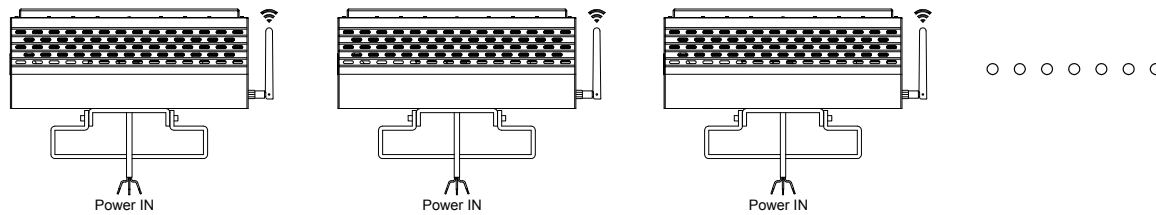

Wireless Control Connection