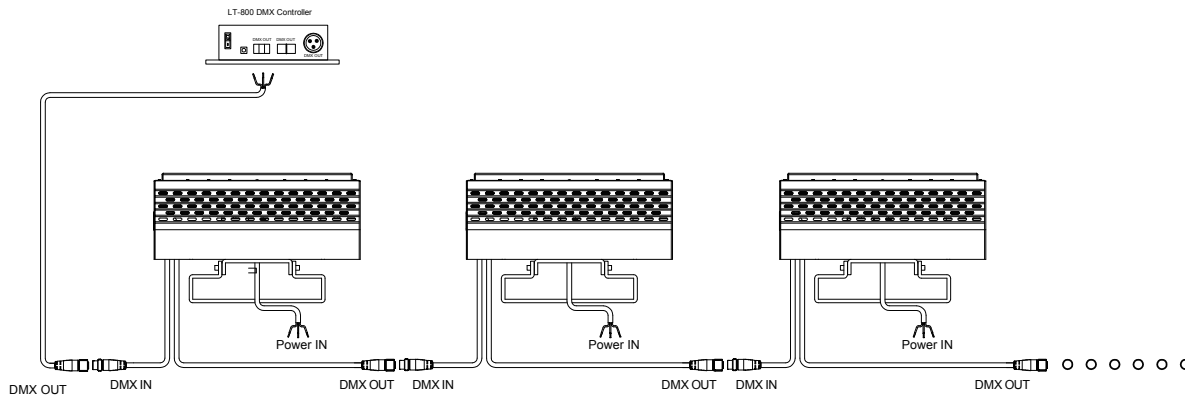

DMX Control Connection