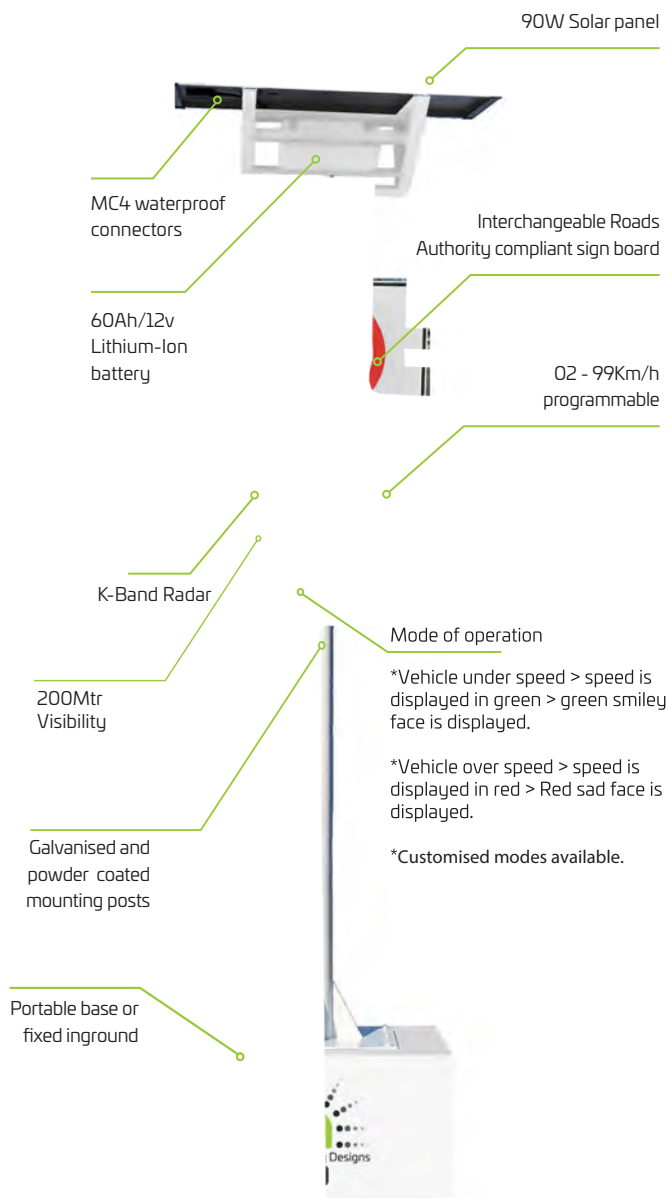

SOLAR RADAR SPEED SIGN

Features

Radar speed signs provide positive visual enforcement of the designated speed limit. These signs have been proven to be effective, particularly with today's highly visual, often distracted drivers. Usually installed in areas where speeding vehicles are in close proximity to pedestrians.

The Solar Radar speed limit sign utilizes ultra-bright, high quality and long-life LED technology to provide an animated enforcement of the designated speed limit. The minimal current draw of the system is simply and effectively powered using solar energy. A Bluetooth APP (android) allows control over the full dot matrix display area to change the posted speed limit between 00 – 99 Km/h and system analysis. Once the speed is set the radar detects oncoming vehicles and displays the vehicle speed.

IP65 Waterproof design

Day and/or night operation

Quality LiFeP04 battery

Simple to install - secures to a 76mm sign post

Efficient and effective visual enforcement

High visibility LED display

Portable or Fixed versions available

2 year warranty for faulty workmanship or component failure not influenced by external means.

Luminaire Height 2.1m - 2.5m

Lumen (+/-) 560Lm

LED Output Variable

SOLAR RADAR SPEED SIGN SPECIFICATION

Applications