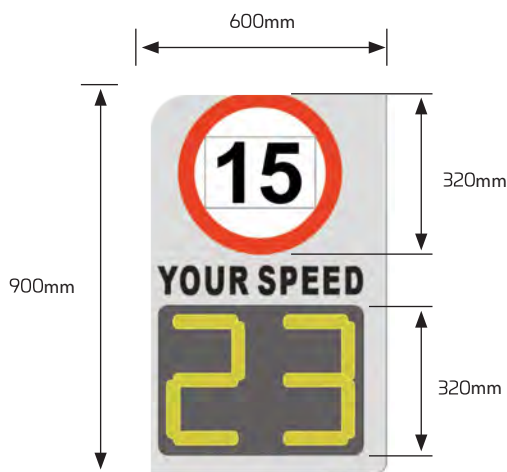

SOLAR RADAR SPEED SIGN

Features

Radar speed signs provide positive visual enforcement of the designated speed limit. These signs have been proven to be effective, particularly with today's highly visual, often distracted drivers. Usually installed in areas where speeding vehicles are in close proximity to pedestrians.

The Solar Radar speed limit sign utilizes ultra-bright, high quality and long-life LED technology to provide an animated enforcement of the designated speed limit. The minimal current draw of the system is simply and effectively powered using solar energy. A Bluetooth APP (android) allows control over the full dot matrix display area to change the posted speed limit between 00 – 99 Km/h and system analysis. Once the speed is set the radar detects oncoming vehicles and displays the vehicle speed.

2 year warranty for faulty workmanship or component failure not influenced by external means.

Luminaire Height 2.1m - 2.5m

Lumen (+/-) 560Lm

LED Output Variable

SOLAR RADAR SPEED SIGN SPECIFICATION

Applications

Shared zones | Construction zones | College campus

Technical Data

LED Screen	320 x 320mm
Sign	900 x 600 x 100mm
Display Colour	Red/Green
LED Wavelength	Red:620/Green:525
Luminance Density	≥6000cd/m ² Outdoor Highlighted
Viewing Angle	60°
Viewing Distance	1 - 200 Mtrs
Speed Range	1 - 99 km/h
Fixed Sign Material	Aluminum/3M reflective
Radar Frequency	K-Band, 24.1250Ghz
Radar Range	1 - 150 Mtrs
Radar Accuracy	<±1Km/h
Battery Specifications	24 Ah 12v (288Wh) LiFePO4
Power Consumption	Max 11W Average ≤2W
Solar Panel	18v 60w
Autonomy	>48 Hours (setting dependent)
Recharge	<6 hours
Mounting Height	2 - 2.5 Mtrs
Display Brightness	Automatic Dimming
Waterproof Rating	IP65
Warranty Period	2 years
SKU	SRSS003/004