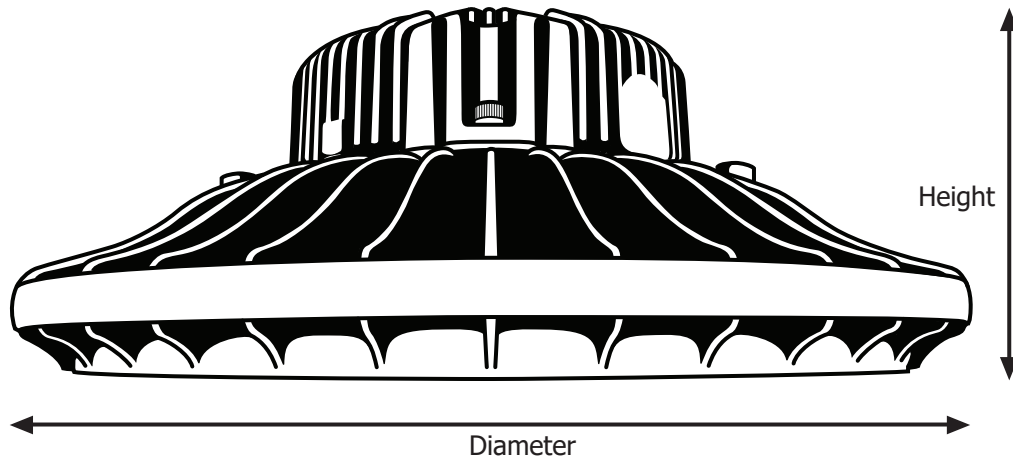

Fixture Dimensions and Weight

Fixture Wattage	Diameter	Height	Weight
100W and 150W	13.2 in.	6.7 in.	11.7 lb., 12.6 lb.
	335 mm.	170 mm.	5.3 kg., 5.7 kg.

Weight for 100W and 150W respectively.

Fixture Wattage	Diameter	Height	Weight
240W and 320W	17 in.	6.7 in.	19.8 lb., 21.6 lb.
	505 mm.	190 mm.	8.9 kg., 9.8 kg.

Weight for 240W and 320W respectively.

Accessories and Options

1. U-EI-HB-40-C - 40W Emergency Inverter (for All High Bays)
2. U-MH-PM-HB - Pendant mount with wiring slot
3. U-UHBHO-YBR - Mounting Yoke Bracket for UFO LED High Bay Lights
4. U-UHB-CPL - Clear Polycarbonate Lens for UFO
5. U-UHB-FPL - Frosted Polycarbonate Lens for UFO